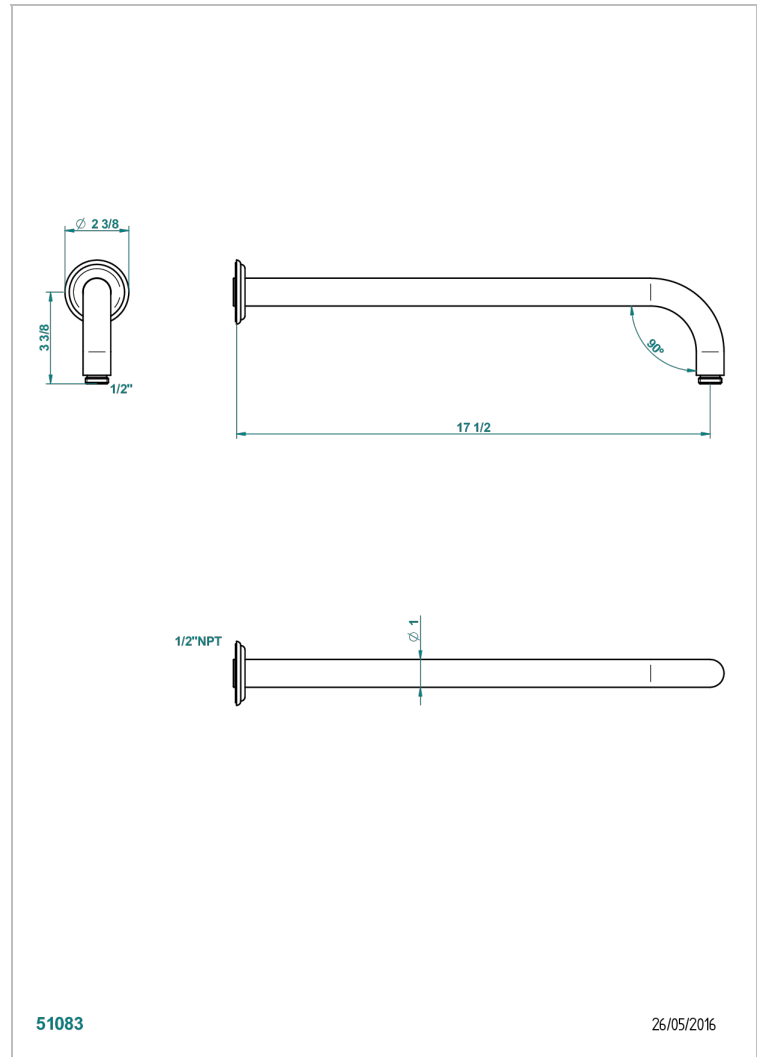

# VOGUE MALACHITE

A8M-84L/US

Horizontal shower arm, 90°, lg: 17"

THG<sup>®</sup>  
PARIS

## CHARACTERISTIC

- Vogue Malachite
- Horizontal shower arm, 90°, lg: 17"