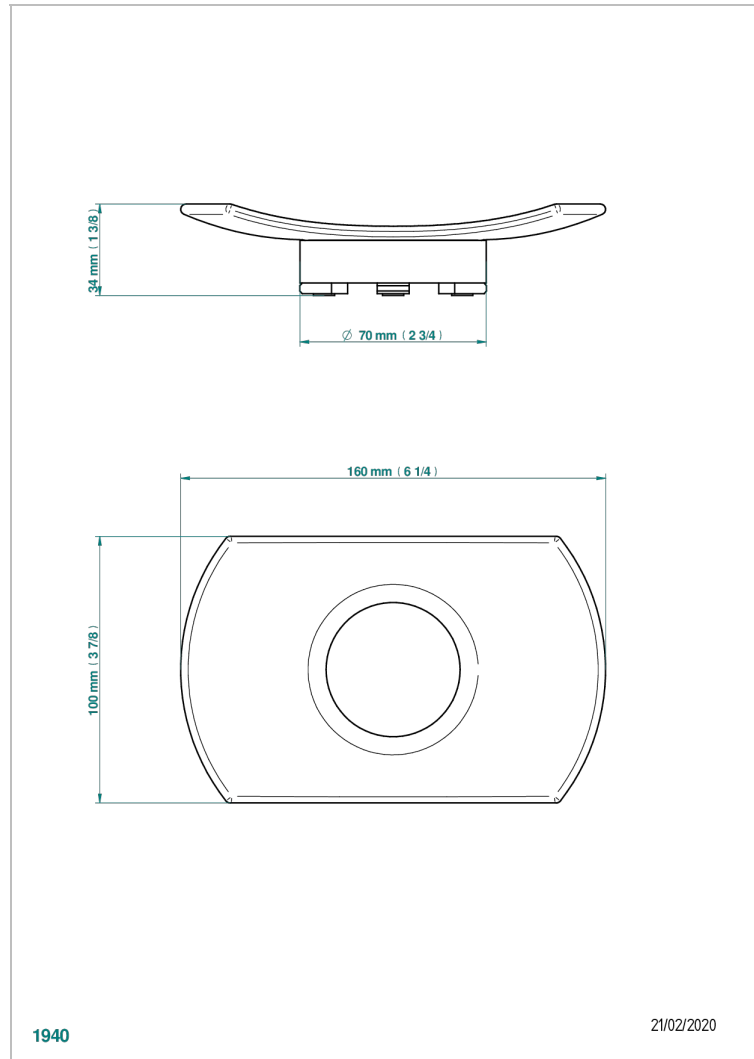

G00-500P

Soap dish, freestanding

1940

21/02/2020

CHARACTERISTIC

- General Products
- Soap dish, freestanding

AVAILABLE FINITIONS

Blush PVD - H62
Brass color PVD - H49
Brown bronze color PVD - F33
Chrome polished - A02
Chrome polished / gold polished - G02
Copper antique matt, coated - H07