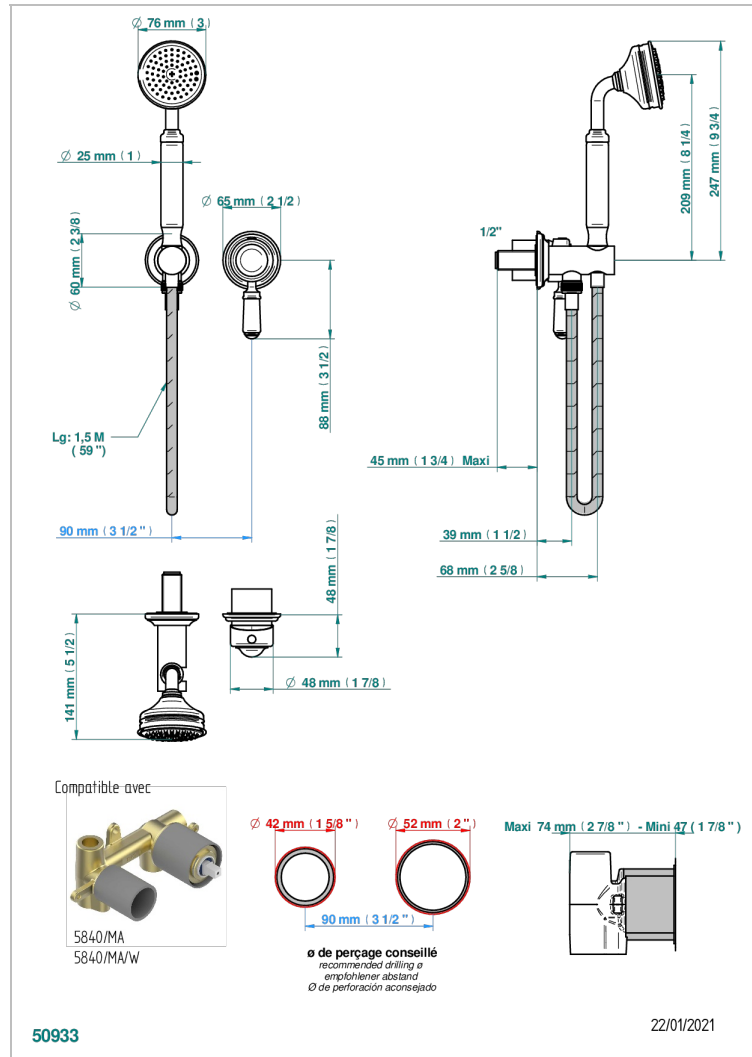

# 1900

G25-6561B

Trim only for wall mixer with complete handshower on hook

## CHARACTERISTIC

- 1900
- Trim only for wall mixer with complete handshower on hook

## RELATED SKU'S

- Ref. G00-5840/MA Rough parts for concealed wall-mounted mixer with 1/2" outlet