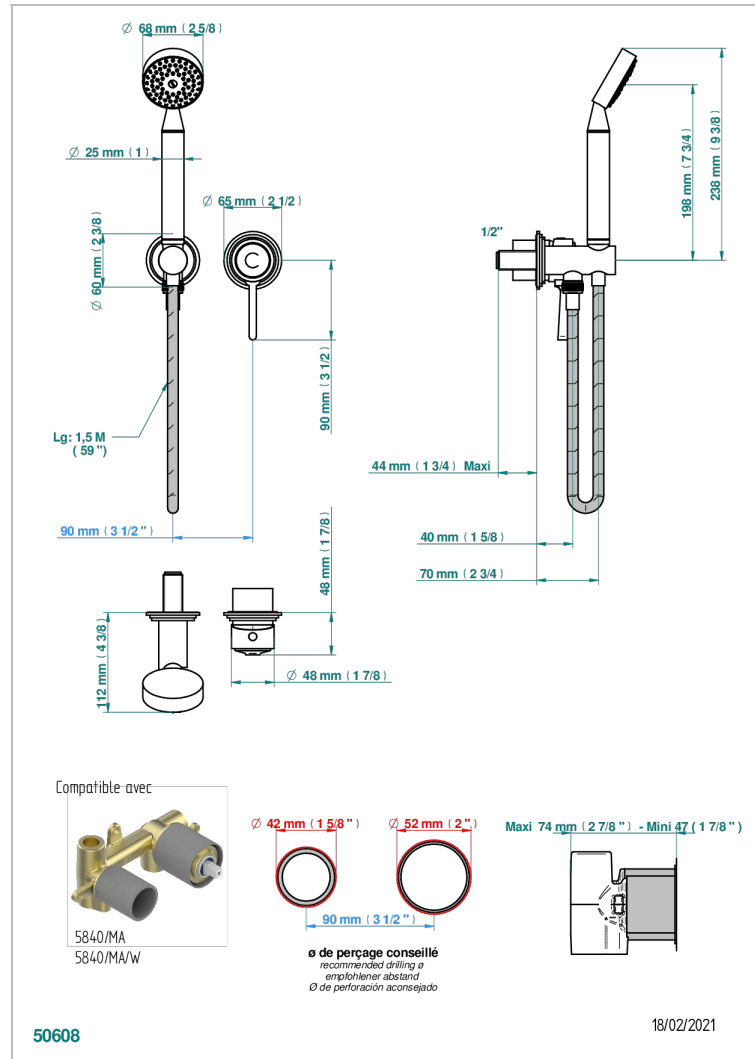

# LE 9 HOWLITE

G2H-6561B

Trim only for wall mixer with complete handshower on hook

## CHARACTERISTIC

- Le 9 Howlite
- Trim only for wall mixer with complete handshower on hook

## TECHNICAL SPECS

- Recommandé : 3 bars (max. 5 bars) - Advised : 43,5 psi (max. 72 psi)
- 9,5 l/min à 3 bars (2.5 gpm at 43.5 psi)

## RELATED SKU'S

- Ref. G00-5840/MA Rough parts for concealed wall-mounted mixer with 1/2" outlet