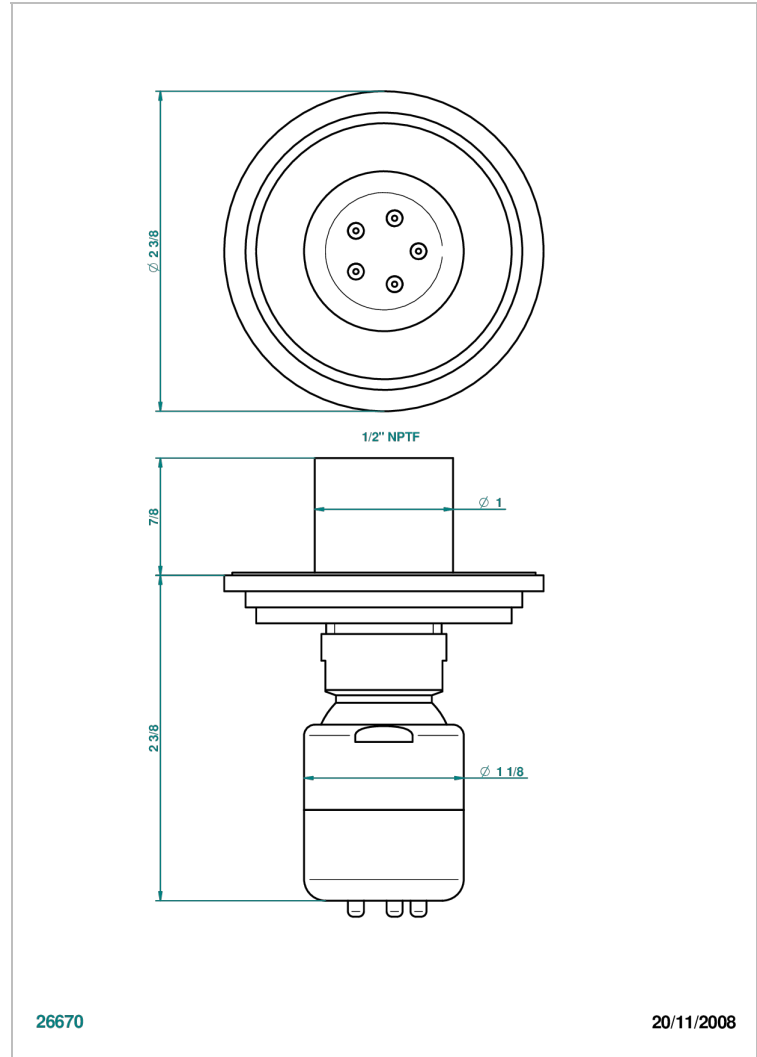

FAUBOURG BLACK PORCELAIN

G2L-290/BUS

Body spray 1/2" with Easyclean system

26670

20/11/2008

CHARACTERISTIC

- Faubourg black porcelain
- Body spray 1/2" with Easyclean system

AVAILABLE FINITIONS