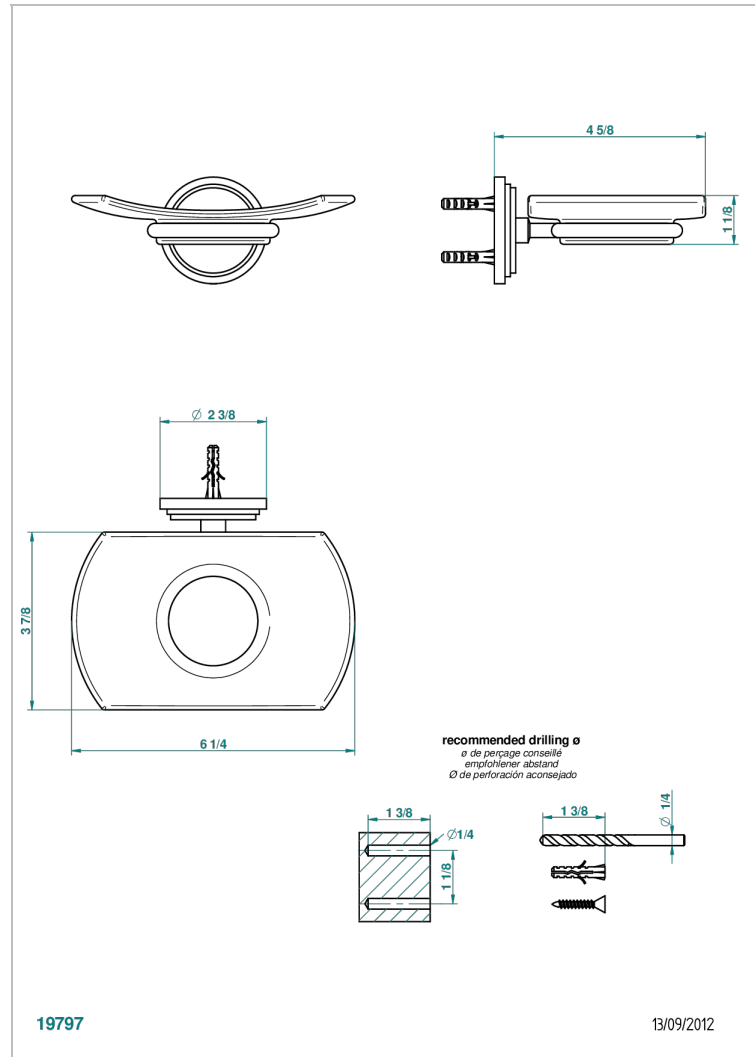

# FAUBOURG BLACK PORCELAIN

G2L-500

Glass soap dish, wall mounted

THG<sup>®</sup>  
PARIS

## CHARACTERISTIC

- Faubourg black porcelain
- Glass soap dish, wall mounted