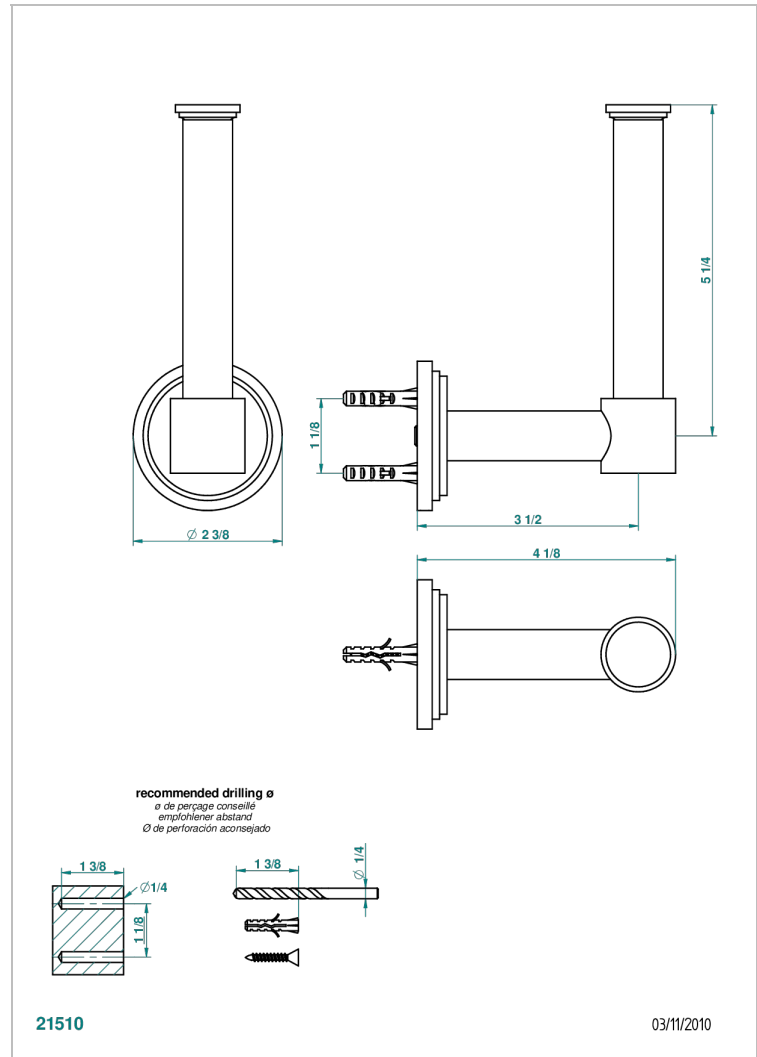

FAUBOURG BLACK PORCELAIN

G2L-542

Reserve toilet paper holder

THG[®]
PARIS

CHARACTERISTIC

- Faubourg black porcelain
- Reserve toilet paper holder

AVAILABLE FINITIONS

Blush PVD - H62
Brass color PVD - H49
Brown bronze color PVD - F33
Chrome polished - A02
Chrome polished / gold polished - G02
Gold color PVD - H52

Nickel antique / Sovereign - H28
Nickel color PVD - H55
Nickel polished - B01
Soft gold - F30
Soft matt gold - F31
Umber PVD - H66