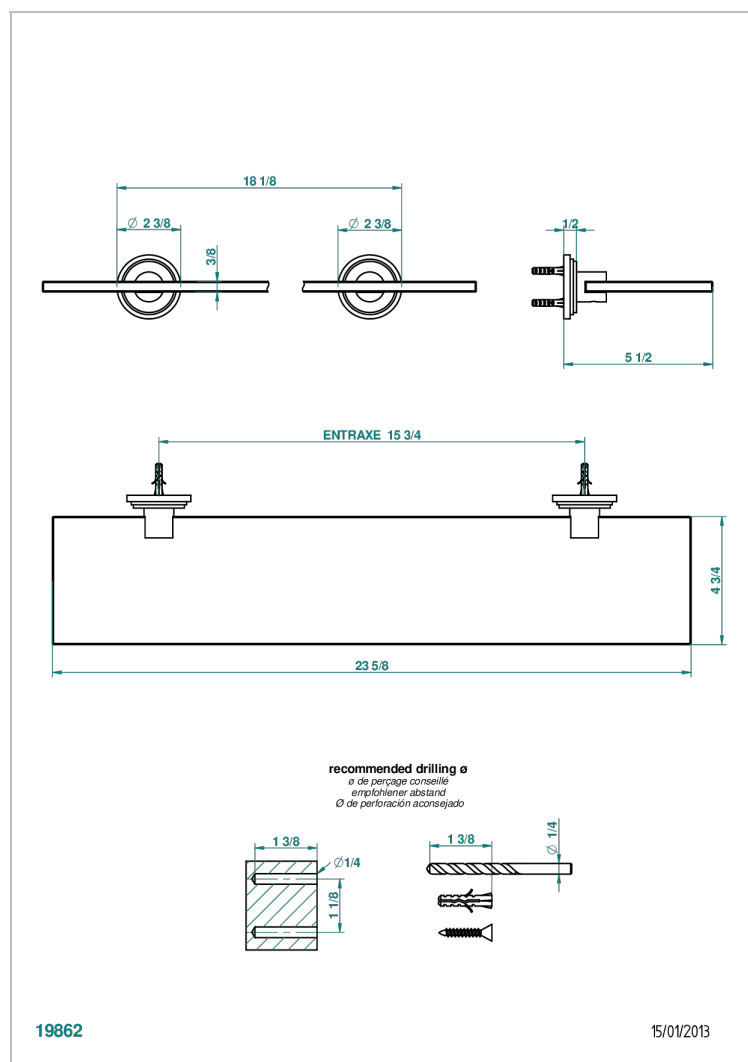

# FAUBOURG BLACK PORCELAIN

G2L-564

Glass shelf with brackets