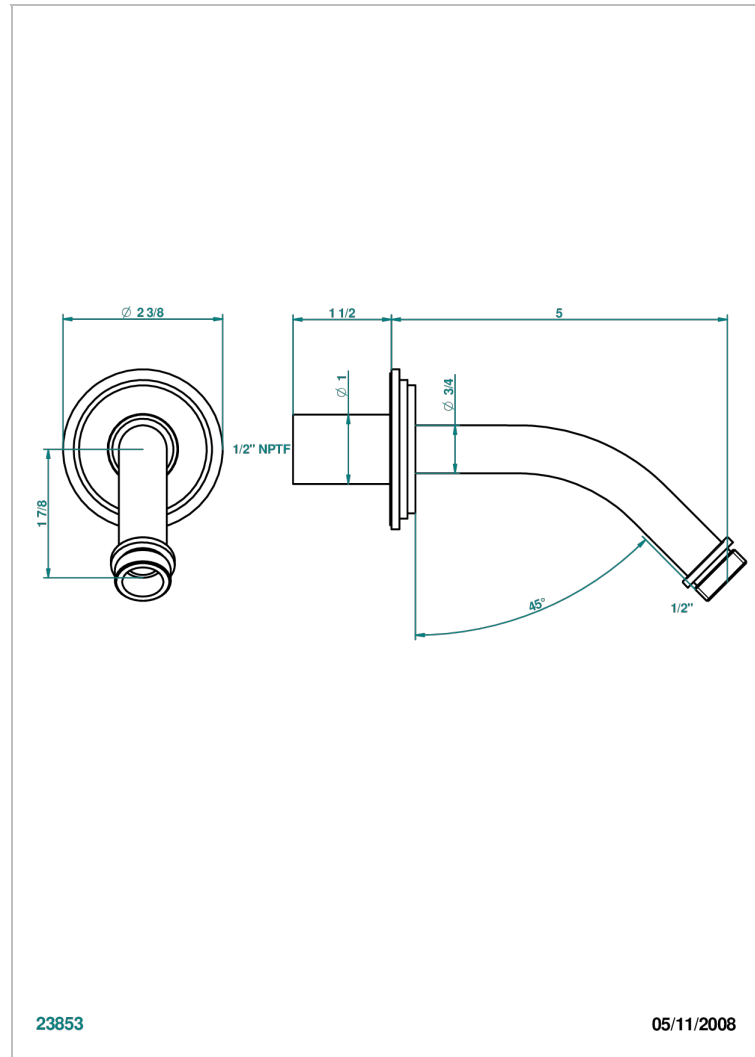

# FAUBOURG BLACK PORCELAIN

G2L-82/US

Horizontal shower arm, 45°, lg: 4" 3/4

THG<sup>®</sup>  
PARIS

23853

05/11/2008

## CHARACTERISTIC

- Faubourg black porcelain
- Horizontal shower arm, 45°, lg: 4" 3/4