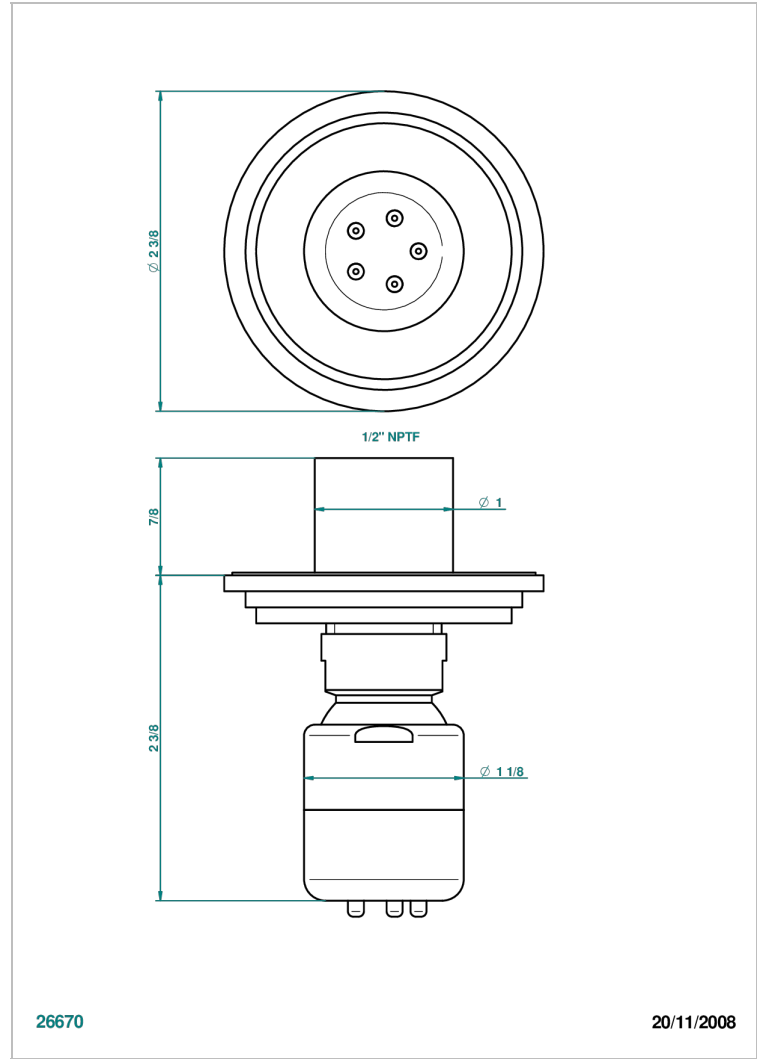

FAUBOURG BLACK PORCELAIN WITH LEVER HANDLES

G2M-290/BUS

Body spray 1/2" with Easyclean system

THG[®]
PARIS

26670

20/11/2008

CHARACTERISTIC

- Faubourg black porcelain with lever handles
- Body spray 1/2" with Easyclean system