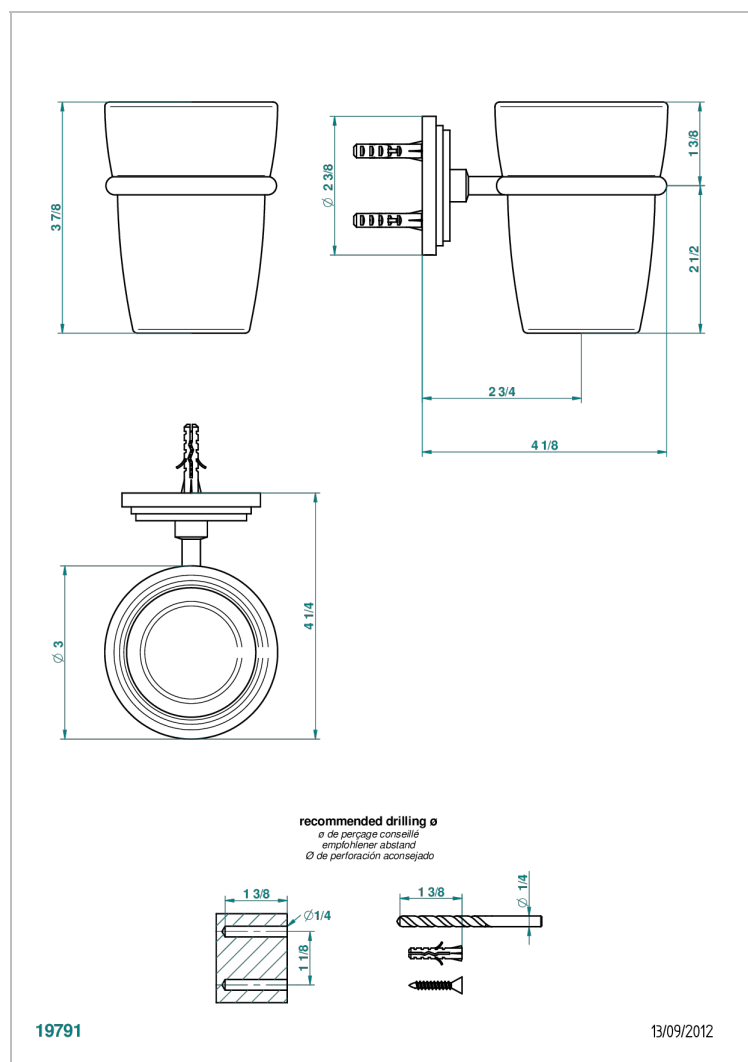

# FAUBOURG BLACK PORCELAIN WITH LEVER HANDLES

G2M-536

Tumbler holder, wall mounted

## CHARACTERISTIC

- Faubourg black porcelain with lever handles
- Tumbler holder, wall mounted