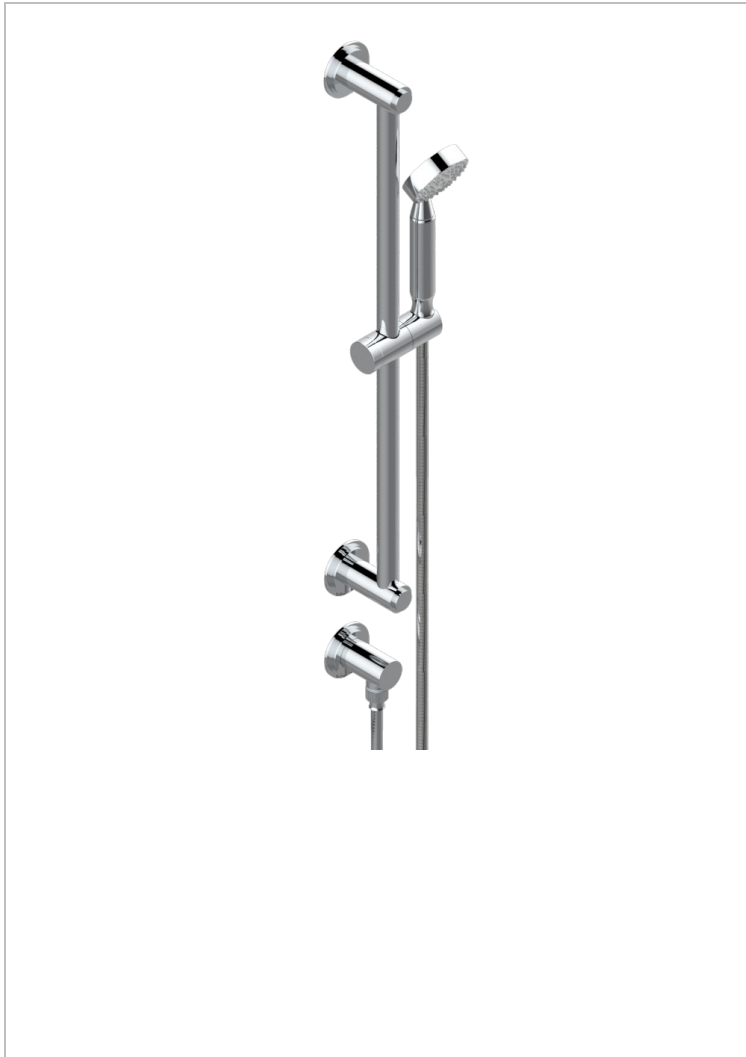

# FAUBOURG BLACK PORCELAIN WITH LEVER HANDLES

G2M-58/US

Slide bar with handsower and elbow

## CHARACTERISTIC

- Faubourg black porcelain with lever handles
- Slide bar with handsower and elbow

Matt brown bronze color PVD - F34  
Matt chrome (American satin) - C02  
Matt gold color PVD - H53  
Matt graphite PVD - H65  
Matt nickel (American satin) - C01  
Matt nickel color PVD - H56

Nickel antique / Sovereign - H28  
Nickel color PVD - H55  
Nickel polished - B01  
Soft gold - F30  
Soft matt gold - F31  
Umber PVD - H66