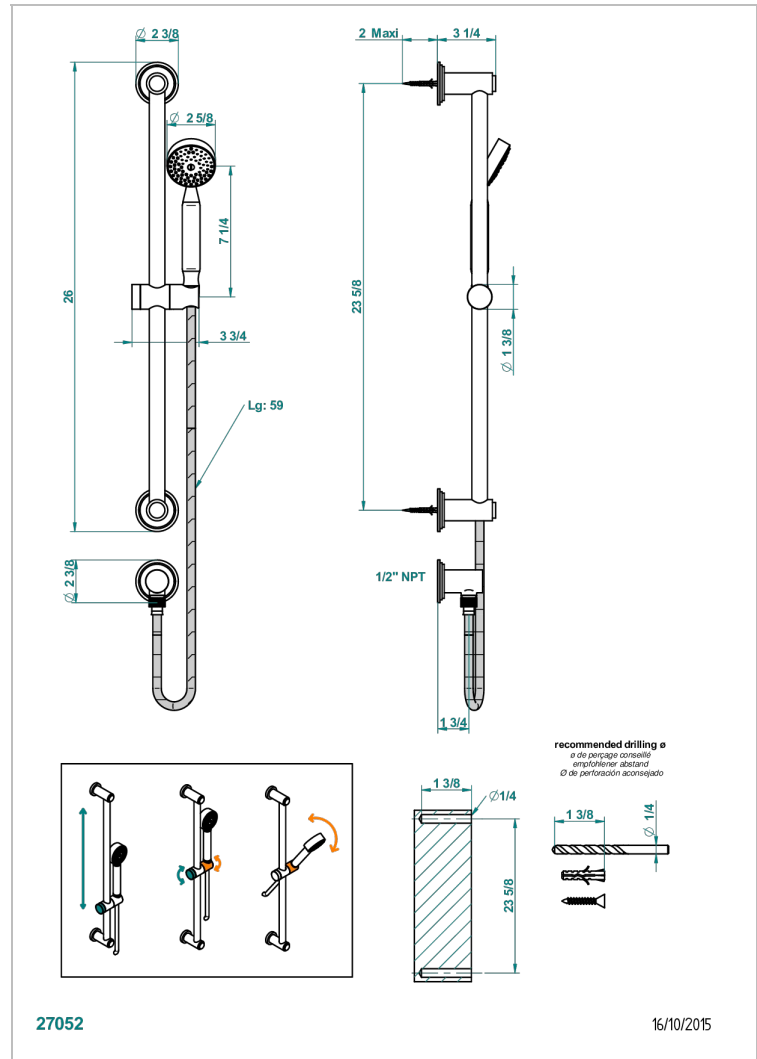

# FAUBOURG BLACK PORCELAIN WITH LEVER HANDLES

G2M-58/US

Slide bar with handsower and elbow

## CHARACTERISTIC

- Faubourg black porcelain with lever handles
- Slide bar with handsower and elbow

## TECHNICAL SPECS

- Recommandé : 3 bars (max. 5 bars) - Advised : 43,5 psi (max. 72 psi)
- 9,5 l/min à 3 bars (2.5 gpm at 43.5 psi)