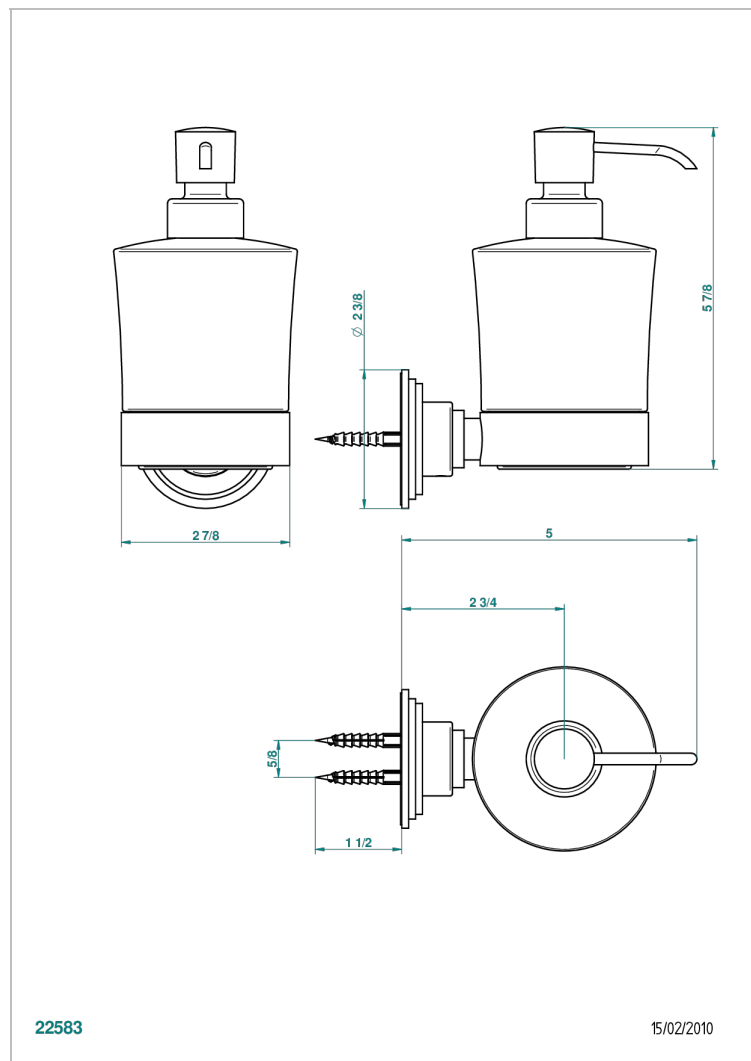

FAUBOURG BLACK PORCELAIN WITH LEVER HANDLES

G2M-613

wall liquid soap dispenser

22583

15/02/2010

CHARACTERISTIC

- Faubourg black porcelain with lever handles
- wall liquid soap dispenser

AVAILABLE FINITIONS