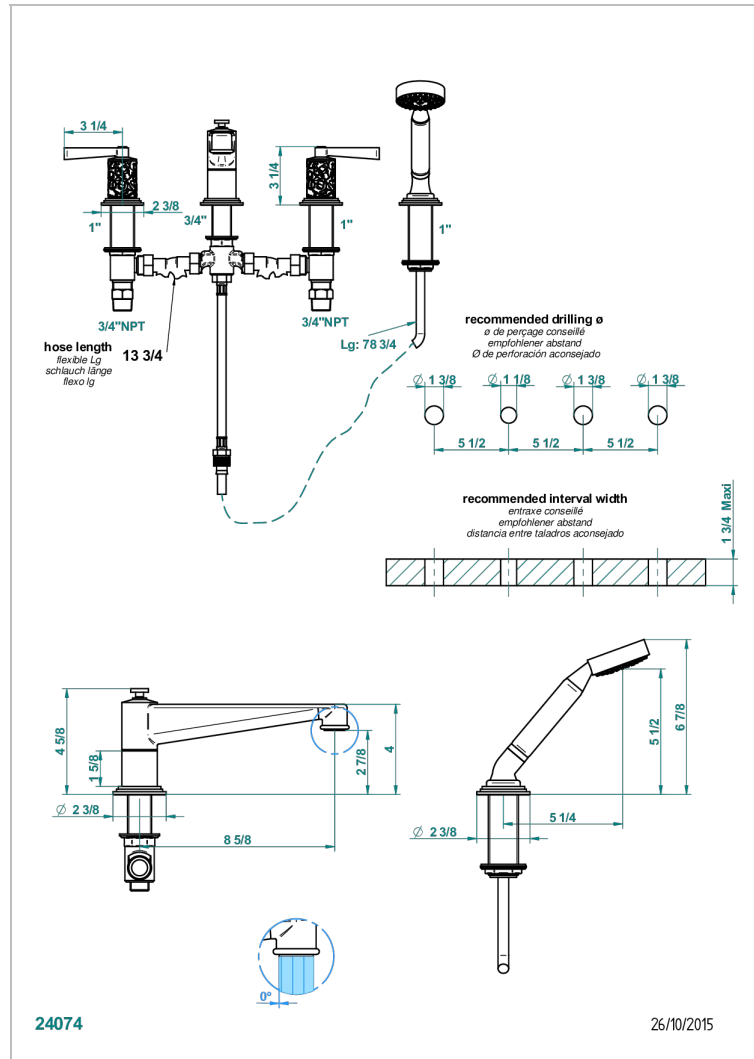

# FROUFROU WITH LEVER HANDLES

G2P-112BSGUS

Roman tub set with diverter spout and handshower, 3/4" valves

## CHARACTERISTIC

- ASME : ASME A112.18.1-2011/CSA B125.1-11

## TECHNICAL SPECS

- Recommandé : 3 bars (max. 5 bars) - Advised : 43,5 psi (max. 72 psi)
- Bec : 35 l/min à 3 bars - Douchette : 9,5 l/min à 3 bars
- Spout : 9.26 gpm at 43.5 psi - Handshower : 2.5 gpm at 43.5 psi