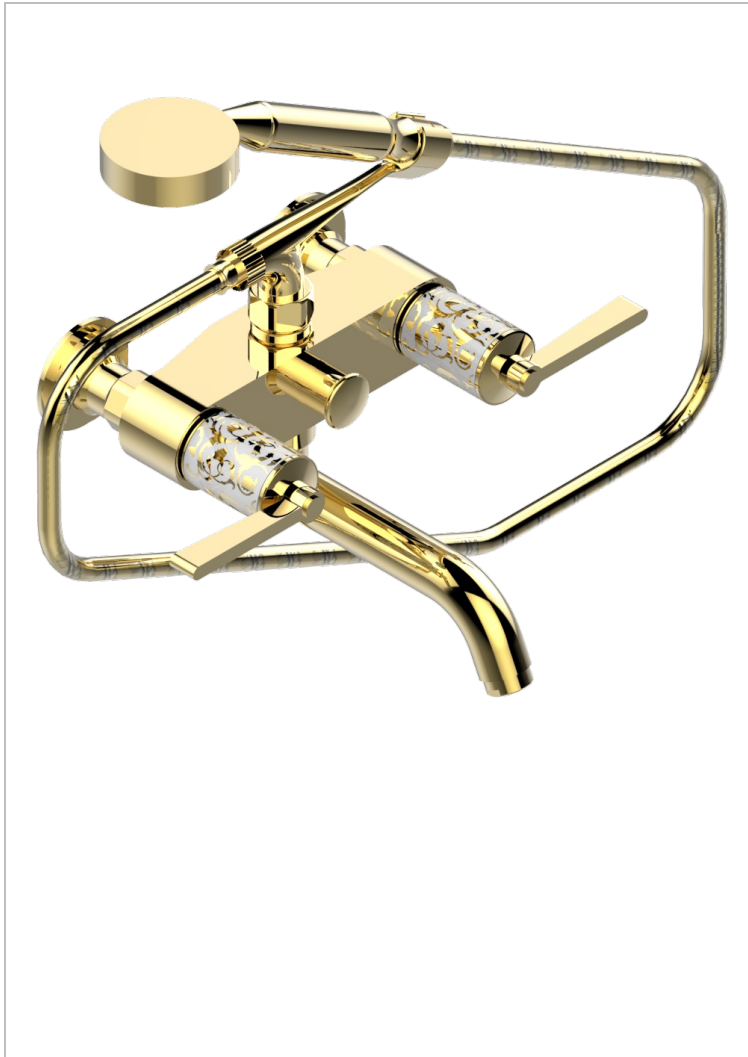

# FROUFROU WITH LEVER HANDLES

G2P-13B/US

Exposed tub filler with cradle handshower, wall mounted

## CHARACTERISTIC

- ASME : ASME A112.18.1-2011/CSA B125.1-11

## AVAILABLE FINITIONS

Blush PVD - H62  
Brass color PVD - H49  
Brown bronze color PVD - F33  
Chrome polished - A02  
Chrome polished / gold polished - G02  
Gold color PVD - H52

Gold mat - F07  
Gold polished - F01  
Graphite PVD - H64  
Matt Umber PVD - H67  
Matt blush PVD - H60  
Matt brass color PVD - H50