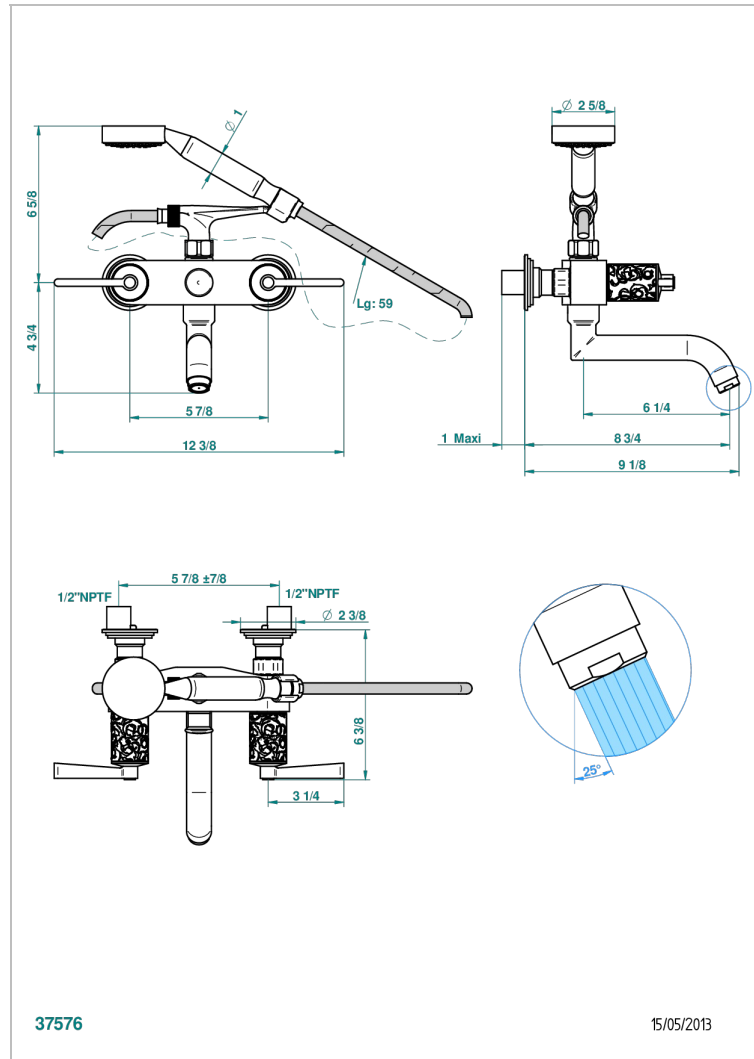

# FROUFROU WITH LEVER HANDLES

G2P-13B/US

Exposed tub filler with cradle handshower, wall mounted

## TECHNICAL SPECS

- Recommandé : 3 bars (max. 5 bars) - Advised : 43,5 psi (max. 72 psi)
- Bec : 35 l/min à 3 bars - Douchette : 9,5 l/min à 3 bars
- Spout : 9.26 gpm at 43.5 psi - Handshower : 2.5 gpm at 43.5 psi