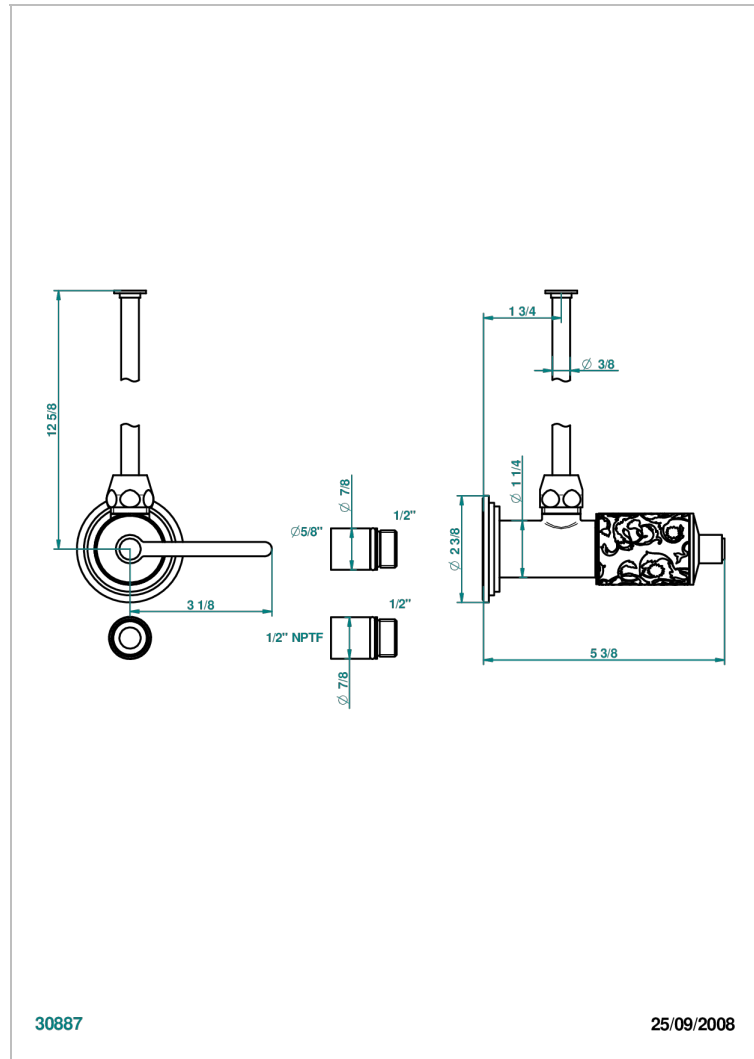

# FROUFROU WITH LEVER HANDLES

G2P-181/SWC

Angle supply valve with 3/8" adaptor set for toilet

## CHARACTERISTIC

- Froufrou with lever handles
- Angle supply valve with 3/8" adaptor set for toilet