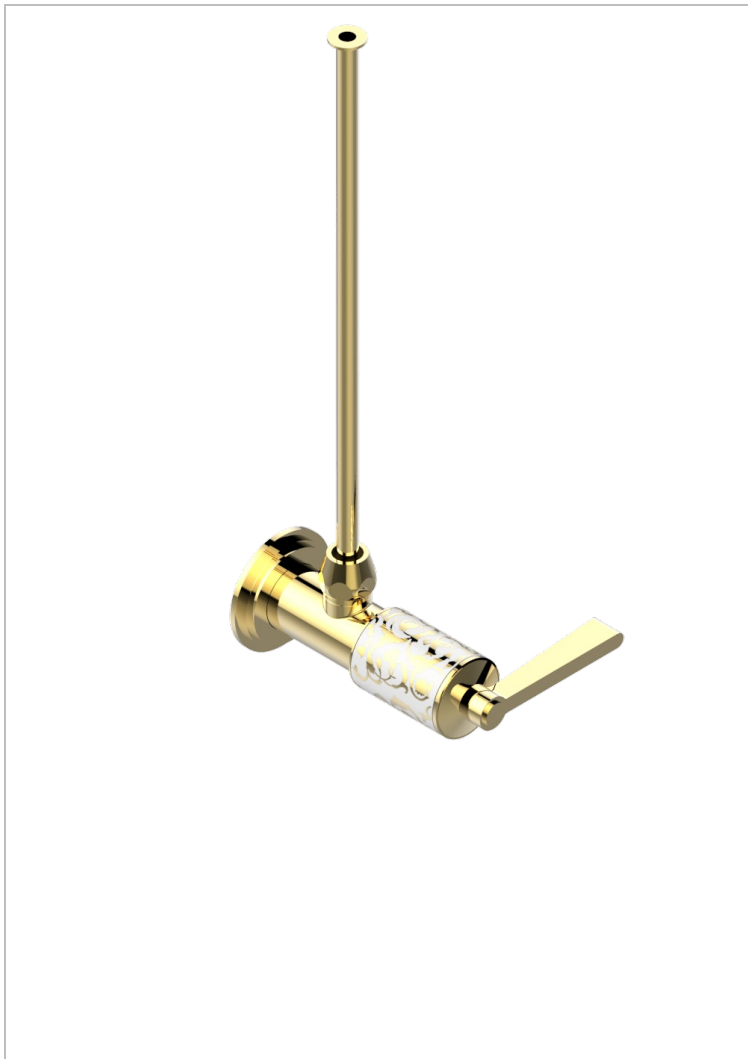

# FROUFROU WITH LEVER HANDLES

G2P-181/SWC

Angle supply valve with 3/8" adaptor set for toilet

## CHARACTERISTIC

- Froufrou with lever handles
- Angle supply valve with 3/8" adaptor set for toilet

## AVAILABLE FINITIONS

Blush PVD - H62  
Brass color PVD - H49  
Brown bronze color PVD - F33  
Chrome polished - A02  
Chrome polished / gold polished - G02  
Gold color PVD - H52

Gold mat - F07  
Gold polished - F01  
Graphite PVD - H64  
Matt Umber PVD - H67  
Matt blush PVD - H60  
Matt brass color PVD - H50

Matt brown bronze color PVD - F34  
Matt chrome (American satin) - C02  
Matt gold color PVD - H53  
Matt graphite PVD - H65  
Matt nickel (American satin) - C01  
Matt nickel color PVD - H56

Nickel antique / Sovereign - H28  
Nickel color PVD - H55  
Nickel polished - B01  
Soft gold - F30  
Soft matt gold - F31  
Umber PVD - H66