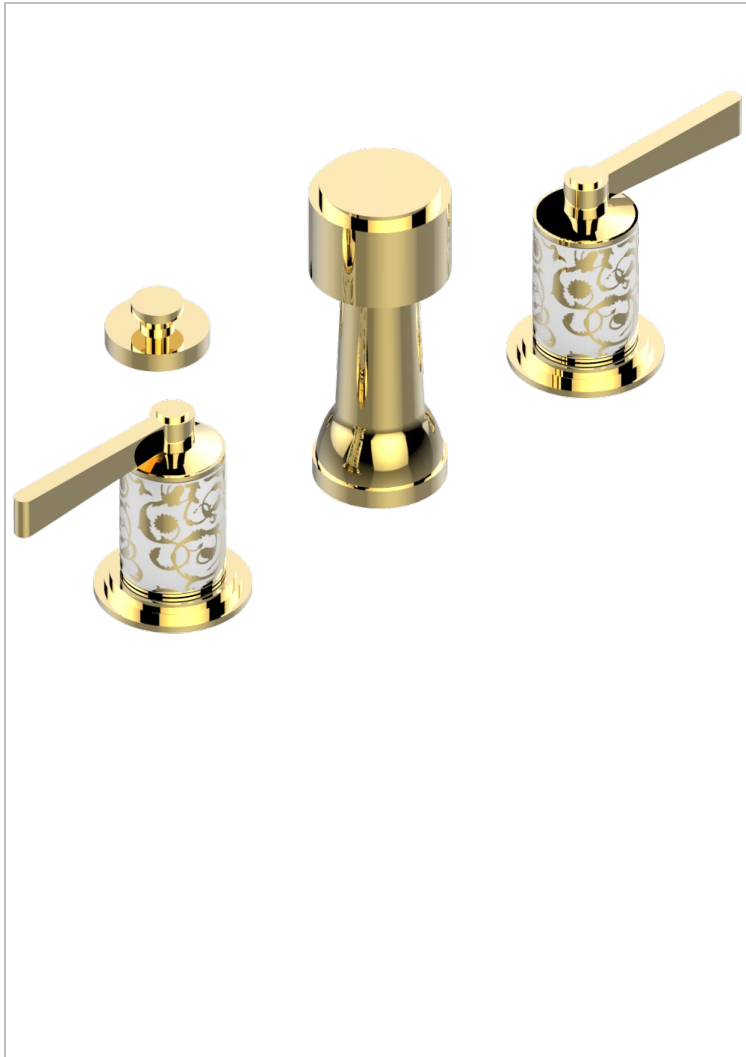

# FROUFROU WITH LEVER HANDLES

G2P-207KA

Deck mounted 3-hole bidet with vertical spray, vacuum breaker and drain

## AVAILABLE FINITIONS

Blush PVD - H62  
Brass color PVD - H49  
Brown bronze color PVD - F33  
Chrome polished - A02  
Chrome polished / gold polished - G02  
Gold color PVD - H52

Gold mat - F07  
Gold polished - F01  
Graphite PVD - H64  
Matt Umber PVD - H67  
Matt blush PVD - H60  
Matt brass color PVD - H50

Matt brown bronze color PVD - F34  
Matt chrome (American satin) - C02  
Matt gold color PVD - H53  
Matt graphite PVD - H65  
Matt nickel (American satin) - C01  
Matt nickel color PVD - H56

Nickel antique / Sovereign - H28  
Nickel color PVD - H55  
Nickel polished - B01  
Soft gold - F30  
Soft matt gold - F31  
Umber PVD - H66