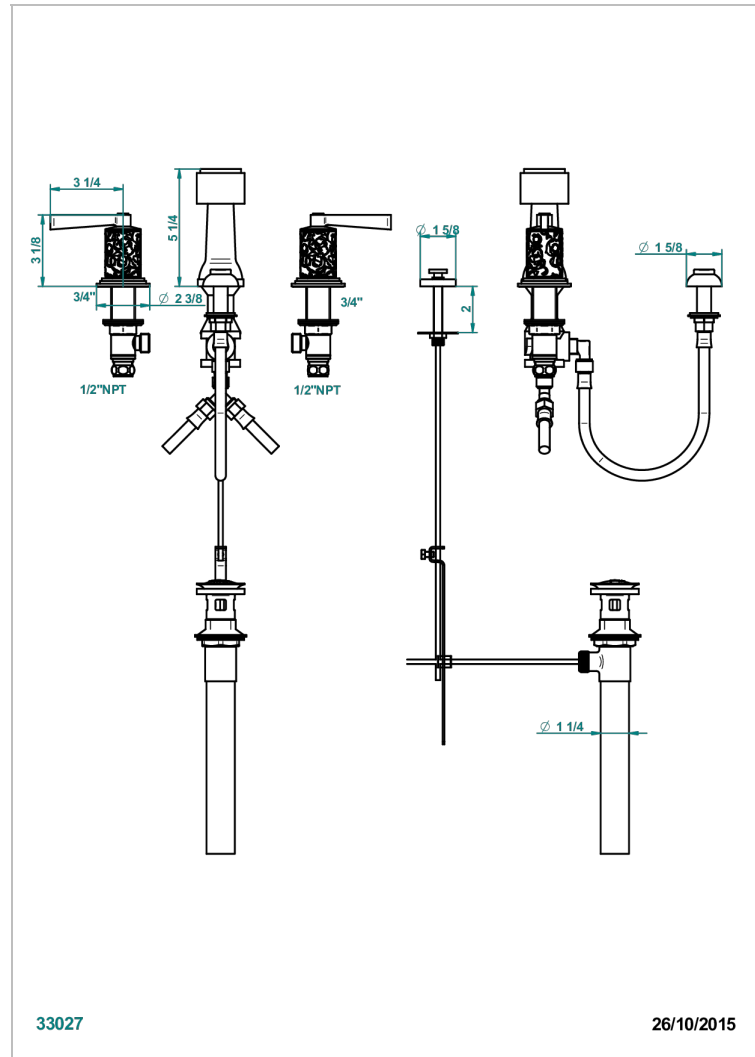

# FROUFROU WITH LEVER HANDLES

G2P-207KA

Deck mounted 3-hole bidet with vertical spray, vacuum breaker and drain