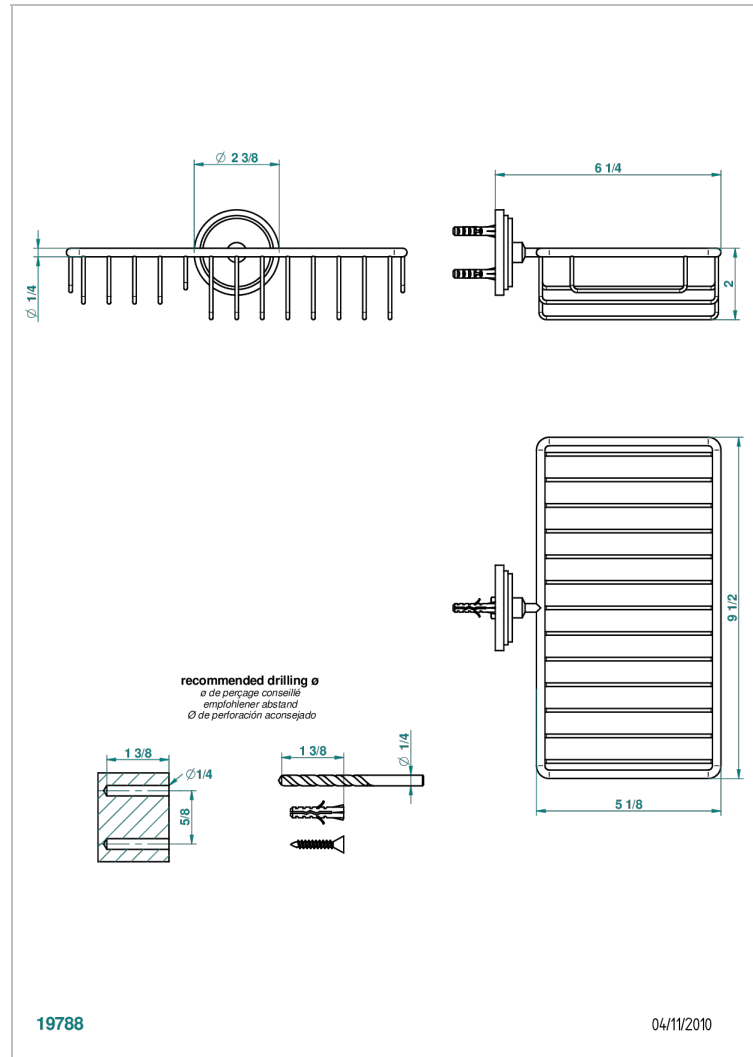

FROUFROU WITH LEVER HANDLES

G2P-2620

Soap and sponge holder, wall mounted

THG[®]
PARIS

CHARACTERISTIC

- Froufrou with lever handles
- Soap and sponge holder, wall mounted

AVAILABLE FINITIONS

Blush PVD - H62
Brass color PVD - H49
Brown bronze color PVD - F33
Chrome polished - A02
Chrome polished / gold polished - G02
Gold color PVD - H52