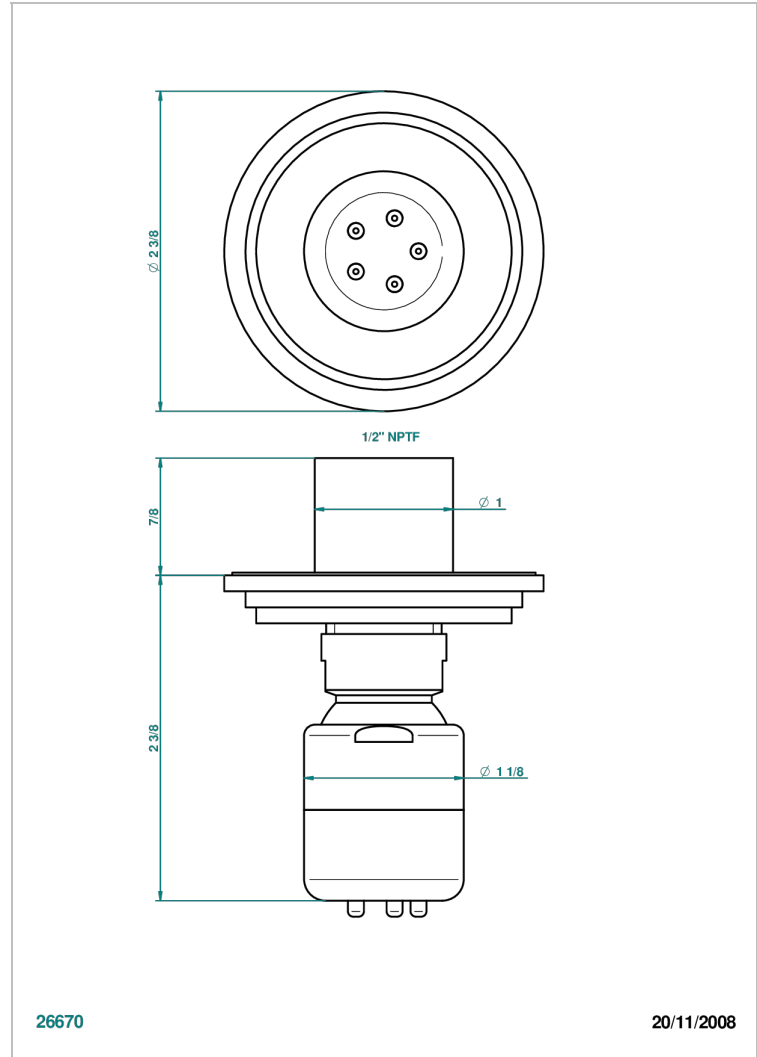

FROUFROU WITH LEVER HANDLES

G2P-290/BUS

Body spray 1/2" with Easyclean system

26670

20/11/2008

CHARACTERISTIC

- Froufrou with lever handles
- Body spray 1/2" with Easyclean system

AVAILABLE FINITIONS