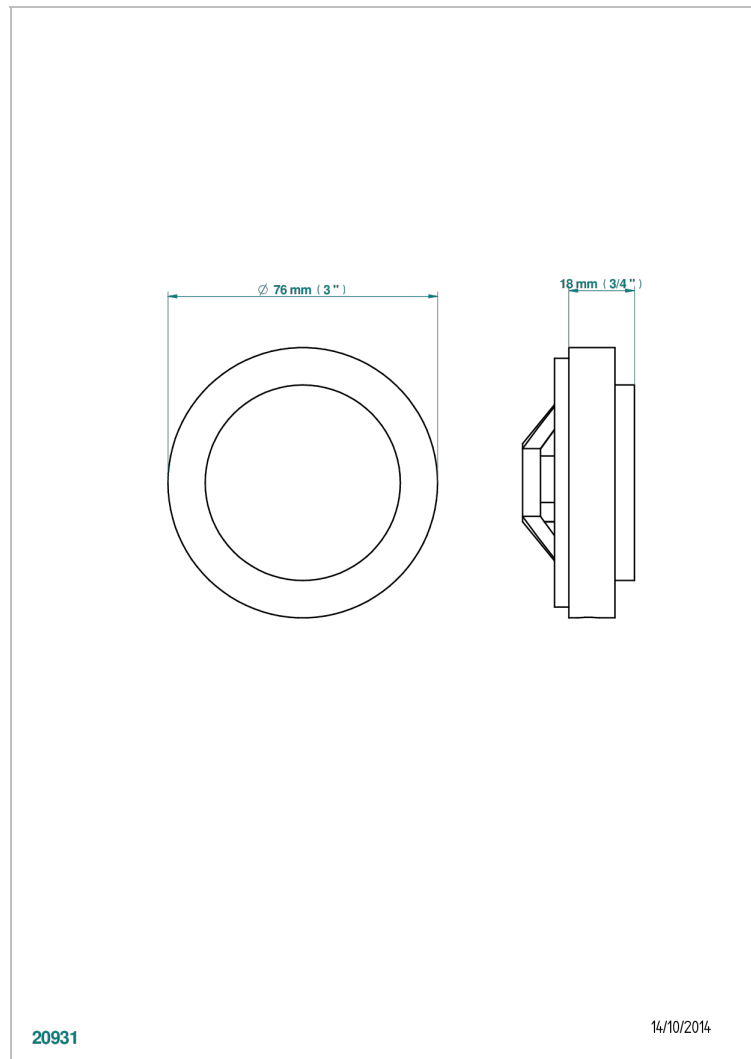

# FROUFROU WITH LEVER HANDLES

G2P-301GEBUS

Control knob for Geberit waste overflow

THG<sup>®</sup>  
PARIS

20931

14/10/2014

## CHARACTERISTIC

- Froufrou with lever handles
- Control knob for Geberit waste overflow