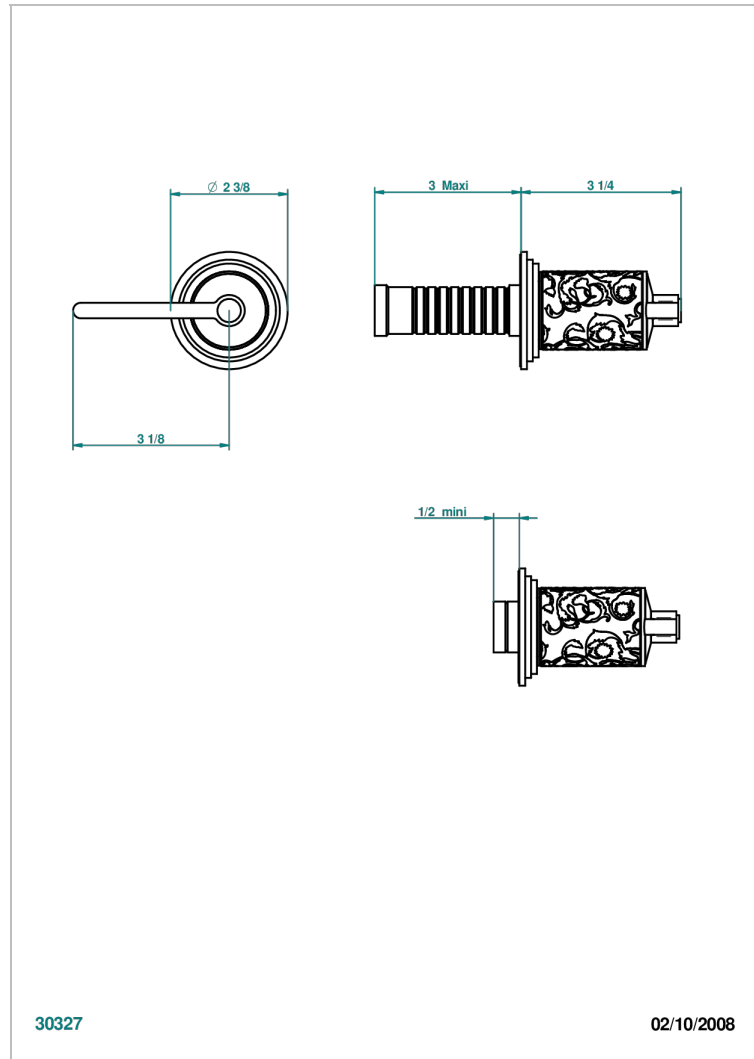

# FROUFROU WITH LEVER HANDLES

G2P-30B

Wall volume control 30 & 32 trim

THG<sup>®</sup>  
PARIS

## CHARACTERISTIC

- Froufrou with lever handles
- Wall volume control 30 & 32 trim

## RELATED SKU'S

- Ref. G00-32CUSA 3/4" Volume control wall valve with ceramic cartridge
- Ref. G00-32HUSA 3/4" Volume control wall valve with ceramic cartridge counterclockwise
- Ref. G00-30CUSA 1/2" volume control wall valve with ceramic cartridge
- Ref. G00-30HUSA 1/2" Volume control wall valve with ceramic cartridge counterclockwise