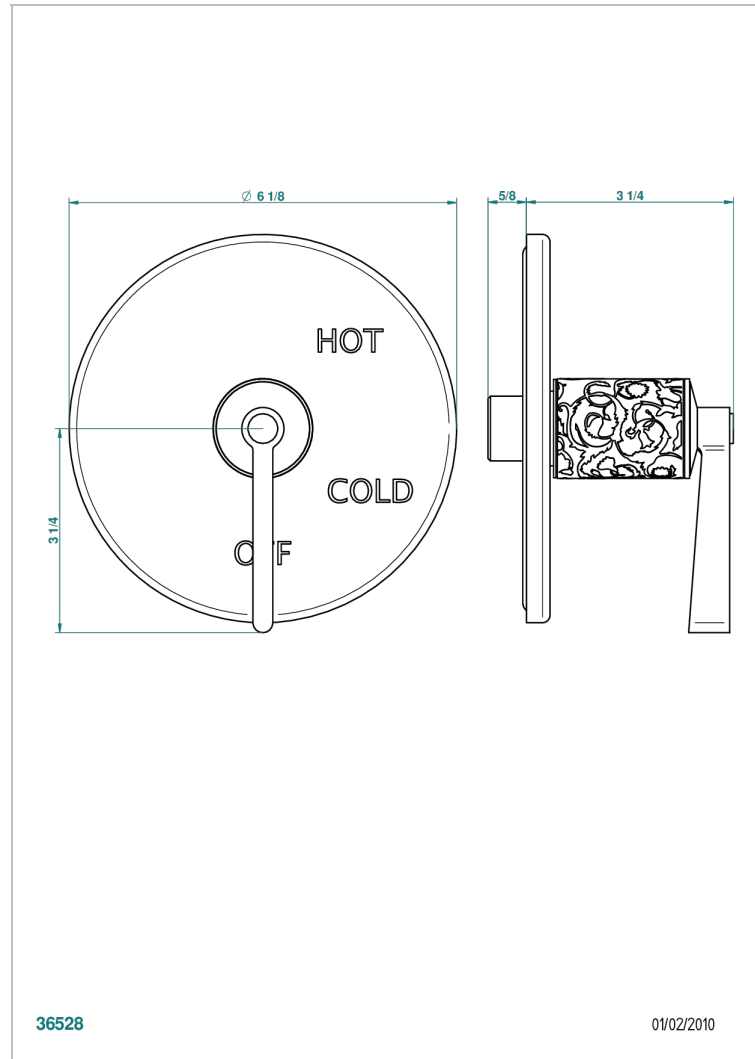

# FROUFROU WITH LEVER HANDLES

G2P-320B

Trim for pressure balance valve

THG<sup>®</sup>  
PARIS

36528

01/02/2010

## CHARACTERISTIC

- Froufrou with lever handles
- Trim for pressure balance valve

## RELATED SKU'S

- Ref. G00-320A 1/2 " Pressure balance valve