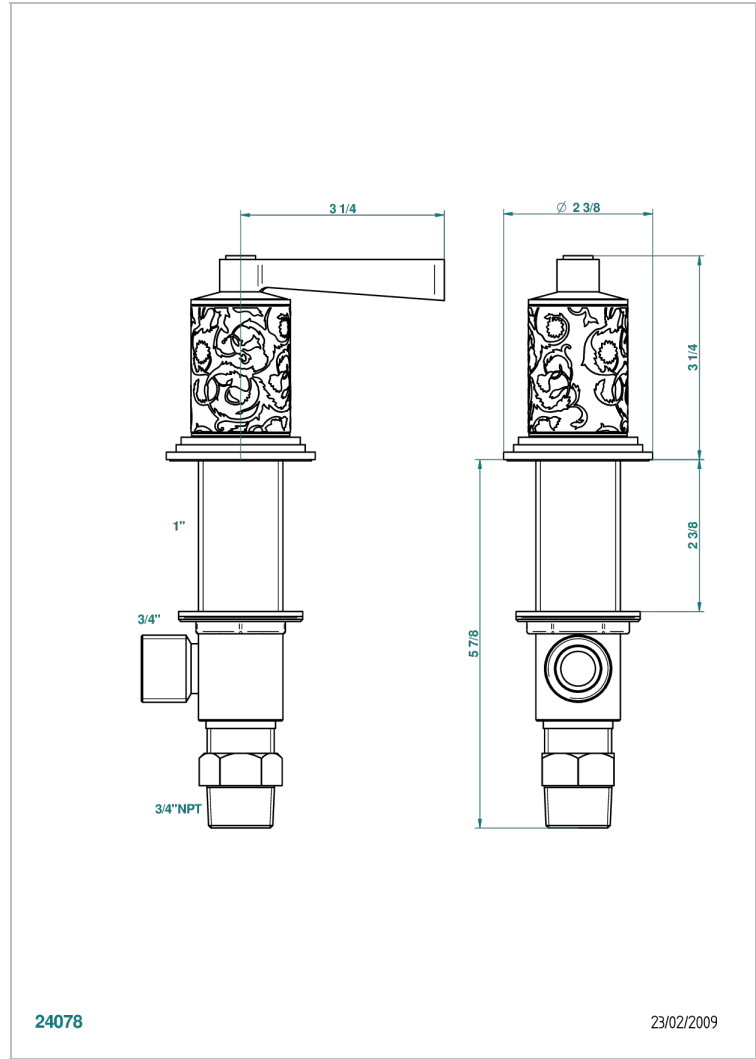

FROUFROU WITH LEVER HANDLES

G2P-36/CUS

3/4" deck valve with trim - Cold

24078

23/02/2009

CHARACTERISTIC

- ASME : ASME A112.18.1-2011/CSA B125.1-11

STANDARDS

AVAILABLE FINITIONS

Blush PVD - H62
Brass color PVD - H49
Brown bronze color PVD - F33
Chrome polished - A02
Chrome polished / gold polished - G02
Gold color PVD - H52

Gold mat - F07
Gold polished - F01
Graphite PVD - H64
Matt Umber PVD - H67
Matt blush PVD - H60
Matt brass color PVD - H50