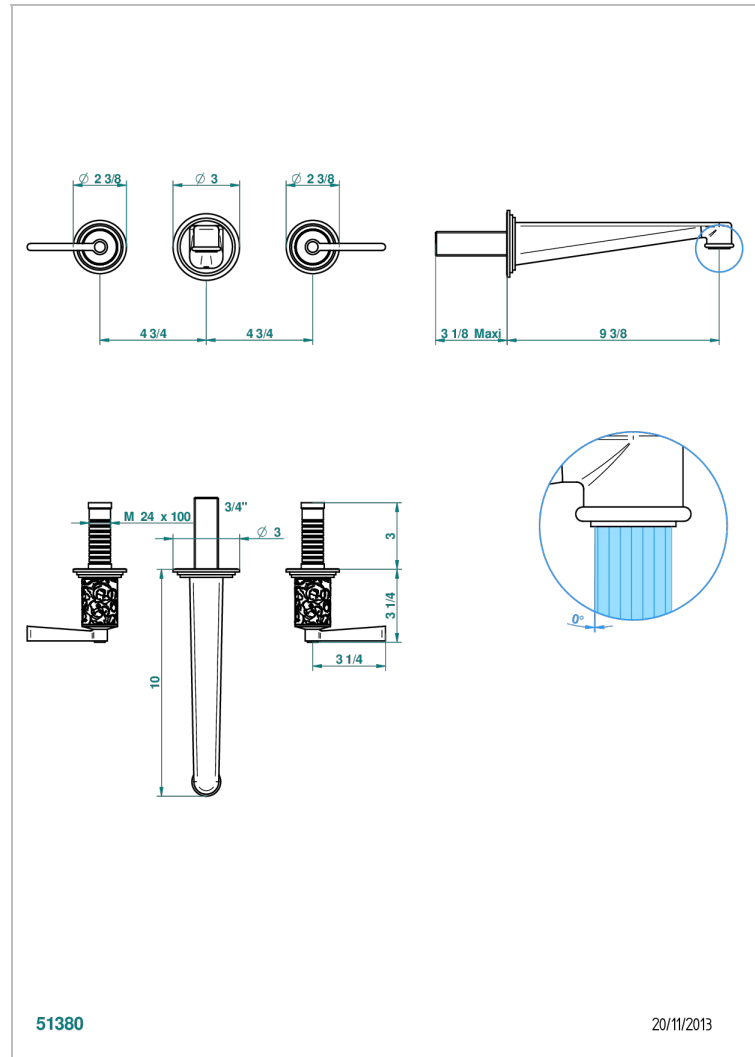

# FROUFROU WITH LEVER HANDLES

G2P-40SGBUS

Trim for wall mounted 3-hole lavatory set only

51380

20/11/2013

## CHARACTERISTIC

- Froufrou with lever handles
- Trim for wall mounted 3-hole lavatory set only

## RELATED SKU'S

- Ref. G00-40AM/US Rough parts for wall set (one counter clockwise and one clockwise cartridges)