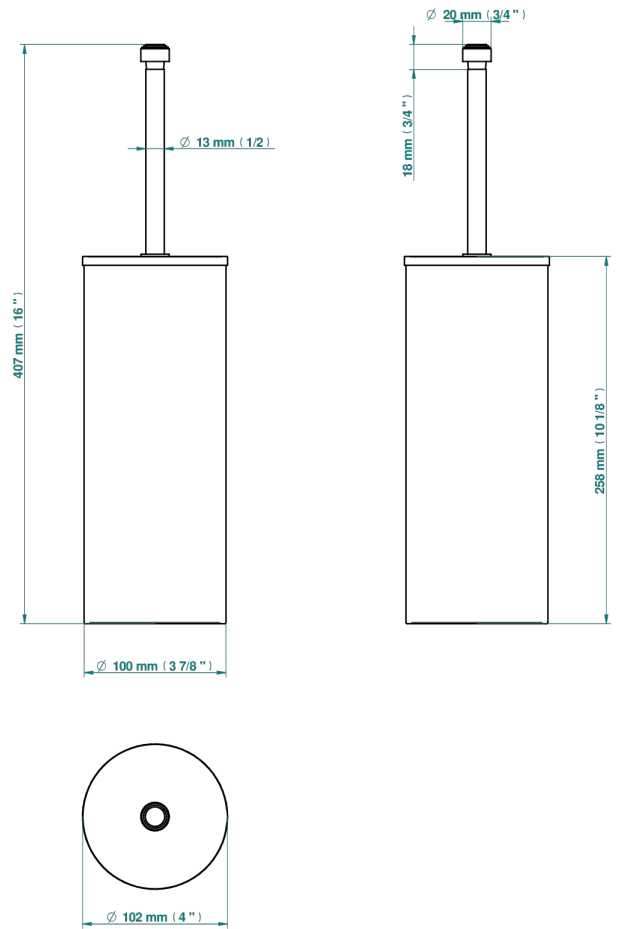

FROUFROU WITH LEVER HANDLES

G2P-4700C

Metal toilet brush holder with brush with cover floor mounted

18275

18/01/2021

CHARACTERISTIC

- Froufrou with lever handles
- Metal toilet brush holder with brush with cover floor mounted