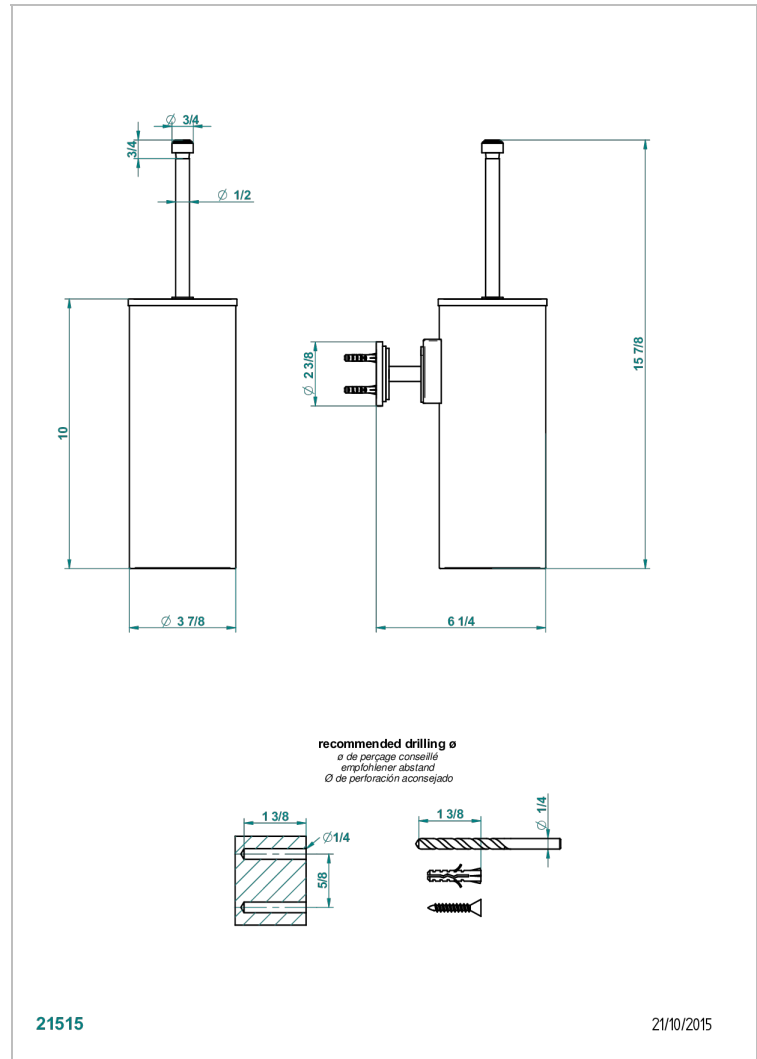

FROUFROU WITH LEVER HANDLES

G2P-4720C

Metal toilet brush holder with brush with cover wall mounted

CHARACTERISTIC

- Froufrou with lever handles
- Metal toilet brush holder with brush with cover wall mounted