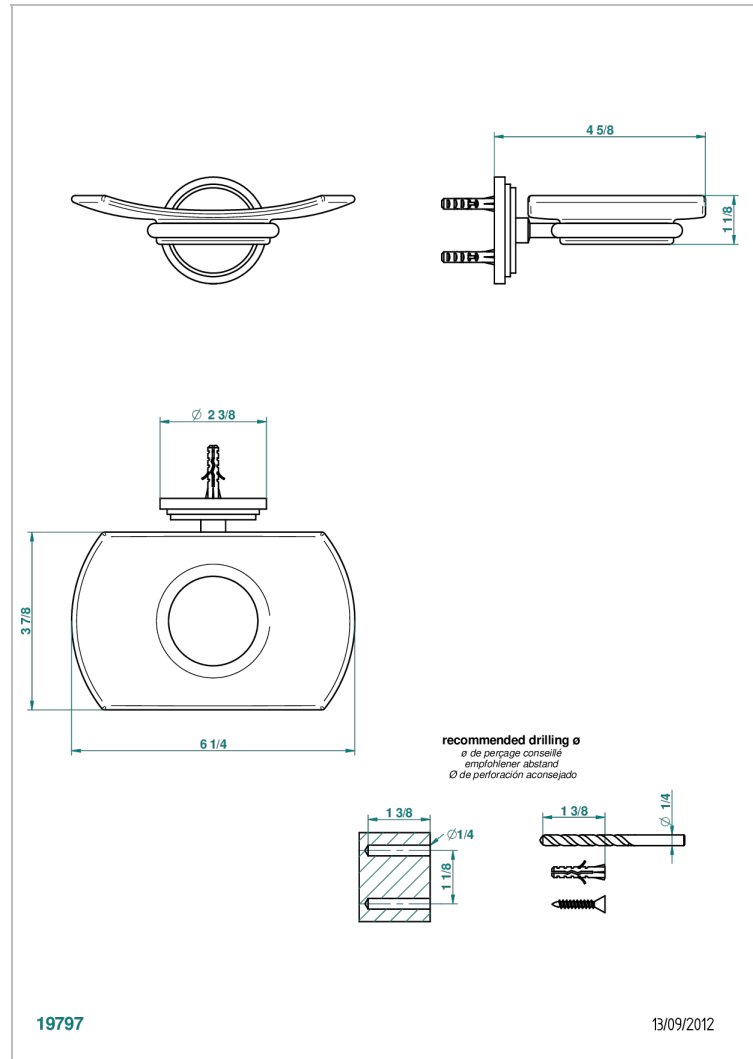

# FROUFROU WITH LEVER HANDLES

G2P-500

Glass soap dish, wall mounted

THG<sup>®</sup>  
PARIS

## CHARACTERISTIC

- Froufrou with lever handles
- Glass soap dish, wall mounted