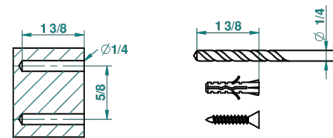

FROUFROU WITH LEVER HANDLES

G2P-504N

Towel ring

THG®
PARIS

19796

17/02/2010

CHARACTERISTIC

- Froufrou with lever handles
- Towel ring

AVAILABLE FINITIONS

Blush PVD - H62
Brass color PVD - H49
Brown bronze color PVD - F33
Chrome polished - A02
Chrome polished / gold polished - G02
Gold color PVD - H52

Gold mat - F07
Gold polished - F01
Graphite PVD - H64
Matt Umber PVD - H67
Matt blush PVD - H60
Matt brass color PVD - H50

Matt brown bronze color PVD - F34
Matt chrome (American satin) - C02
Matt gold color PVD - H53
Matt graphite PVD - H65
Matt nickel (American satin) - C01
Matt nickel color PVD - H56

Nickel antique / Sovereign - H28
Nickel color PVD - H55
Nickel polished - B01
Soft gold - F30
Soft matt gold - F31
Umber PVD - H66