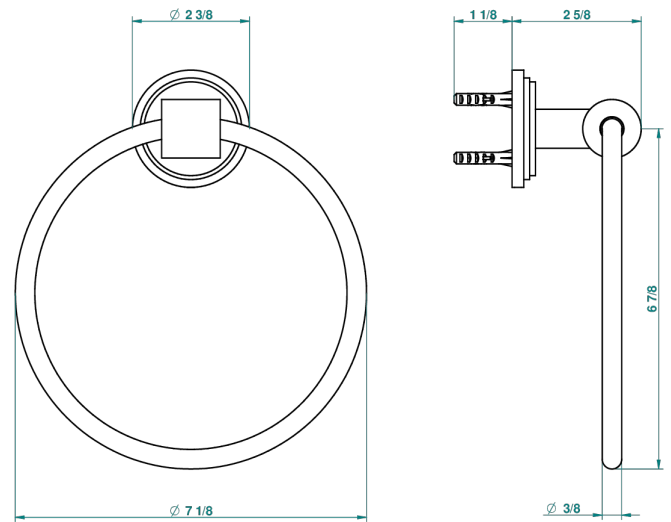

FROUFROU WITH LEVER HANDLES

G2P-504N

Towel ring

THG®
PARIS

19796

17/02/2010

CHARACTERISTIC

- Froufrou with lever handles
- Towel ring

AVAILABLE FINITIONS

Blush PVD - H62
Brass color PVD - H49
Brown bronze color PVD - F33
Chrome polished - A02
Chrome polished / gold polished - G02
Gold color PVD - H52

Gold mat - F07
Gold polished - F01
Graphite PVD - H64
Matt Umber PVD - H67
Matt blush PVD - H60
Matt brass color PVD - H50

Matt brown bronze color PVD - F34
Matt chrome (American satin) - C02
Matt gold color PVD - H53
Matt graphite PVD - H65
Matt nickel (American satin) - C01
Matt nickel color PVD - H56

Nickel antique / Sovereign - H28
Nickel color PVD - H55
Nickel polished - B01
Soft gold - F30
Soft matt gold - F31
Umber PVD - H66