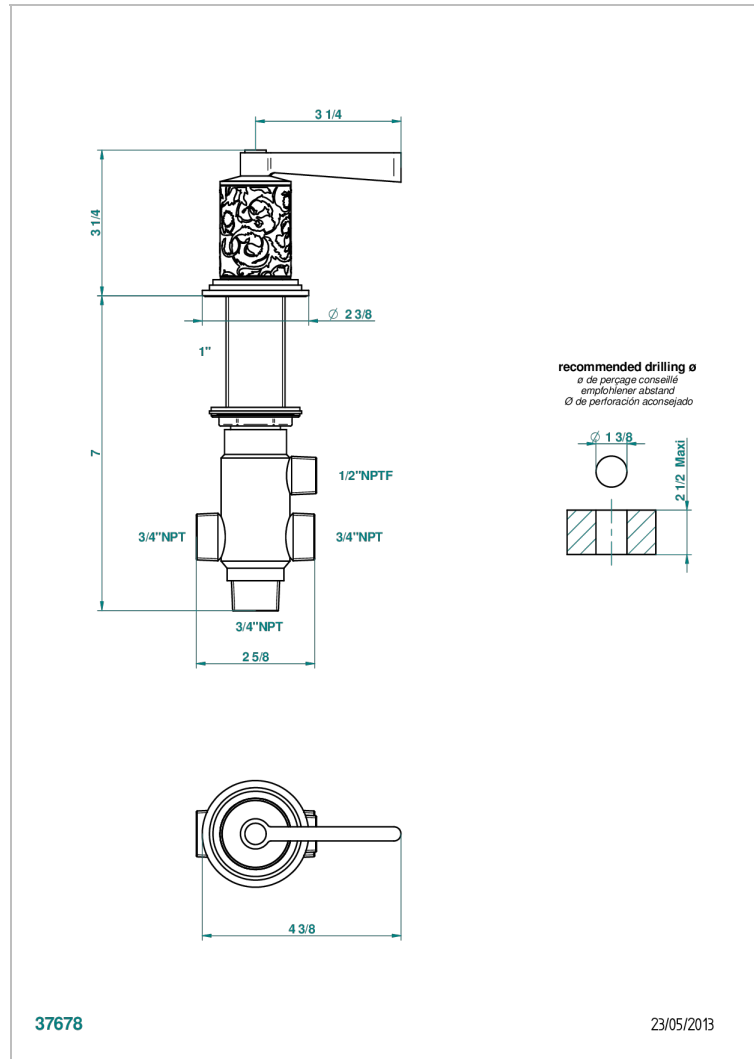

FROUFROU WITH LEVER HANDLES

G2P-504VGUS

2-function deck diverter with trim

CHARACTERISTIC

- Froufrou with lever handles
- 2-function deck diverter with trim

AVAILABLE FINITIONS

Blush PVD - H62
Brass color PVD - H49
Brown bronze color PVD - F33
Chrome polished - A02
Chrome polished / gold polished - G02
Gold color PVD - H52

Nickel antique / Sovereign - H28
Nickel color PVD - H55
Nickel polished - B01
Soft gold - F30
Soft matt gold - F31
Umber PVD - H66

37678

23/05/2013