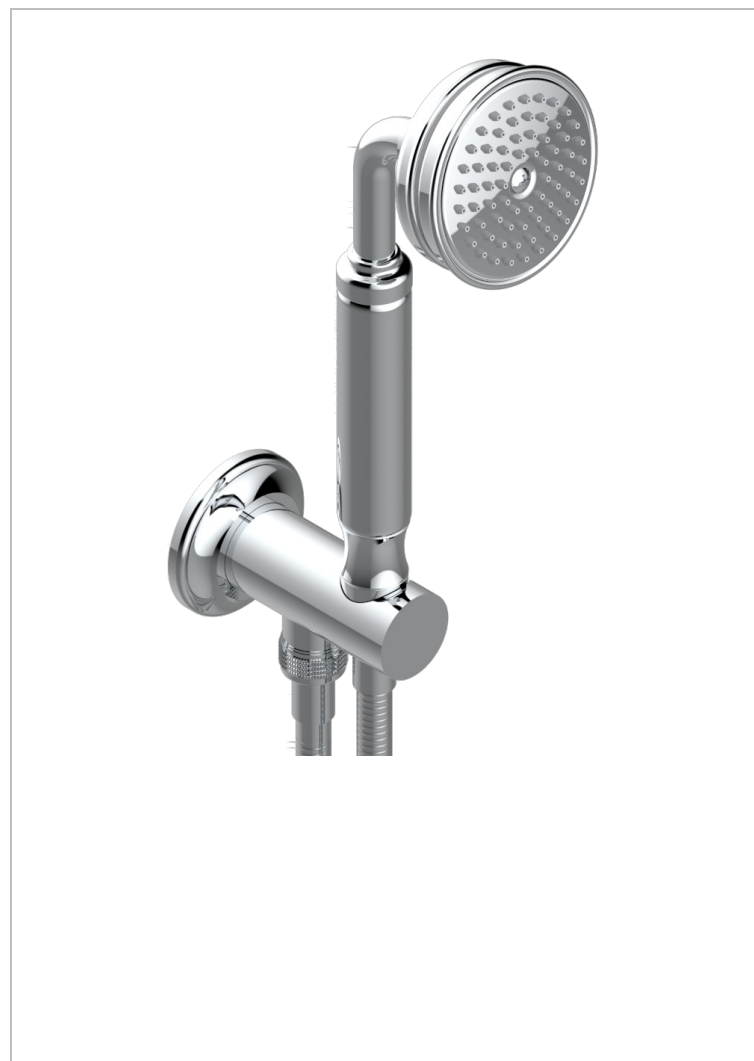

1900 WITH SMOOTH METAL LEVER HANDLES

G3M-54/US

Wall mounted handshower with integrated fixed hook

CHARACTERISTIC

- 1900 with smooth metal lever handles
- Wall mounted handshower with integrated fixed hook

TECHNICAL SPECS

- Recommandé : 3 bars (max. 5 bars) - Advised : 43,5 psi (max. 72 psi)
- 9,5 l/min à 3 bars (2.5 gpm at 43.5 psi)

AVAILABLE FINITIONS

Blush PVD - H62
Brass color PVD - H49
Brown bronze color PVD - F33
Chrome polished - A02
Chrome polished / gold polished - G02
Copper antique matt, coated - H07

Matt nickel (American satin) - C01
Matt nickel color PVD - H56
Nickel antique / Sovereign - H28
Nickel color PVD - H55
Nickel polished - B01
Silver polished, antique - H03

Soft gold - F30
Soft matt gold - F31
Umber PVD - H66