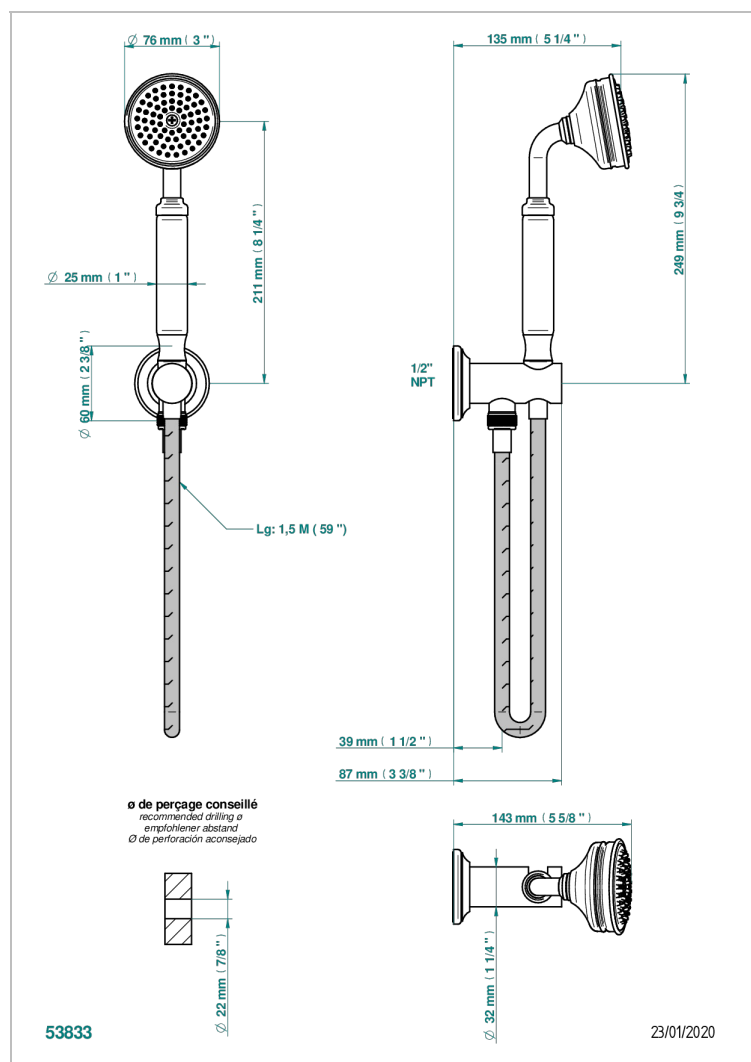

1900 WITH SMOOTH METAL LEVER HANDLES

G3M-54/US

Wall mounted handshower with integrated fixed hook

CHARACTERISTIC

- 1900 with smooth metal lever handles
- Wall mounted handshower with integrated fixed hook

TECHNICAL SPECS

- Recommandé : 3 bars (max. 5 bars) - Advised : 43,5 psi (max. 72 psi)
- 9,5 l/min à 3 bars (2.5 gpm at 43.5 psi)

AVAILABLE FINITIONS

Blush PVD - H62
Brass color PVD - H49
Brown bronze color PVD - F33
Chrome polished - A02
Chrome polished / gold polished - G02
Copper antique matt, coated - H07