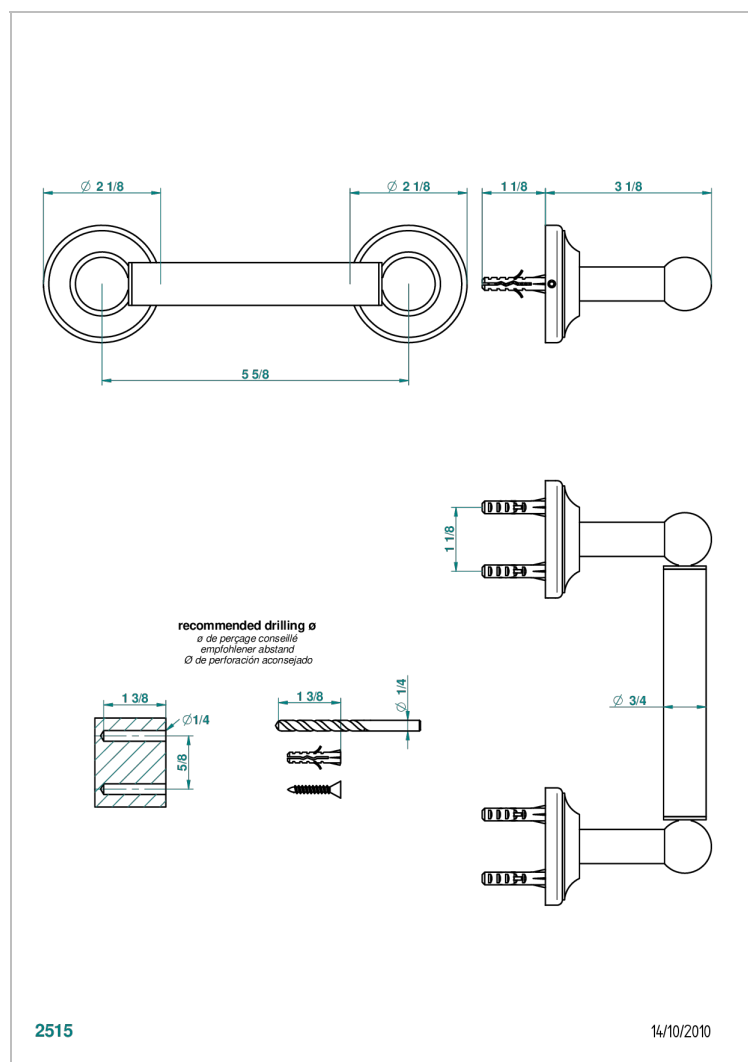

# CHARLESTON WITH SMOOTH METAL LEVER HANDLES

G3N-543M

Paper roll holder

## CHARACTERISTIC

- Charleston with smooth metal lever handles
- Paper roll holder