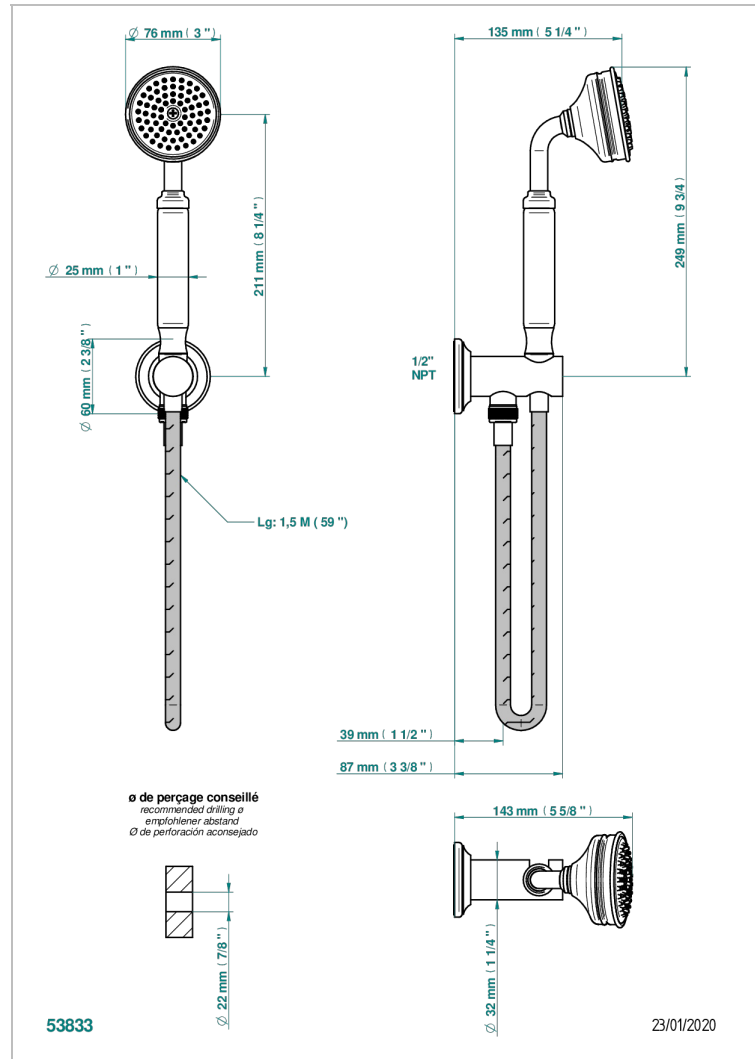

CHARLESTON WITH SMOOTH METAL LEVER HANDLES

G3N-54/US

Wall mounted handshower with integrated fixed hook

CHARACTERISTIC

- Charleston with smooth metal lever handles
- Wall mounted handshower with integrated fixed hook

TECHNICAL SPECS

- Recommandé : 3 bars (max. 5 bars) - Advised : 43,5 psi (max. 72 psi)
- 9,5 l/min à 3 bars (2.5 gpm at 43.5 psi)

AVAILABLE FINITIONS

Blush PVD - H62
Brass color PVD - H49
Brown bronze color PVD - F33
Chrome polished - A02
Chrome polished / gold polished - G02
Copper antique matt, coated - H07