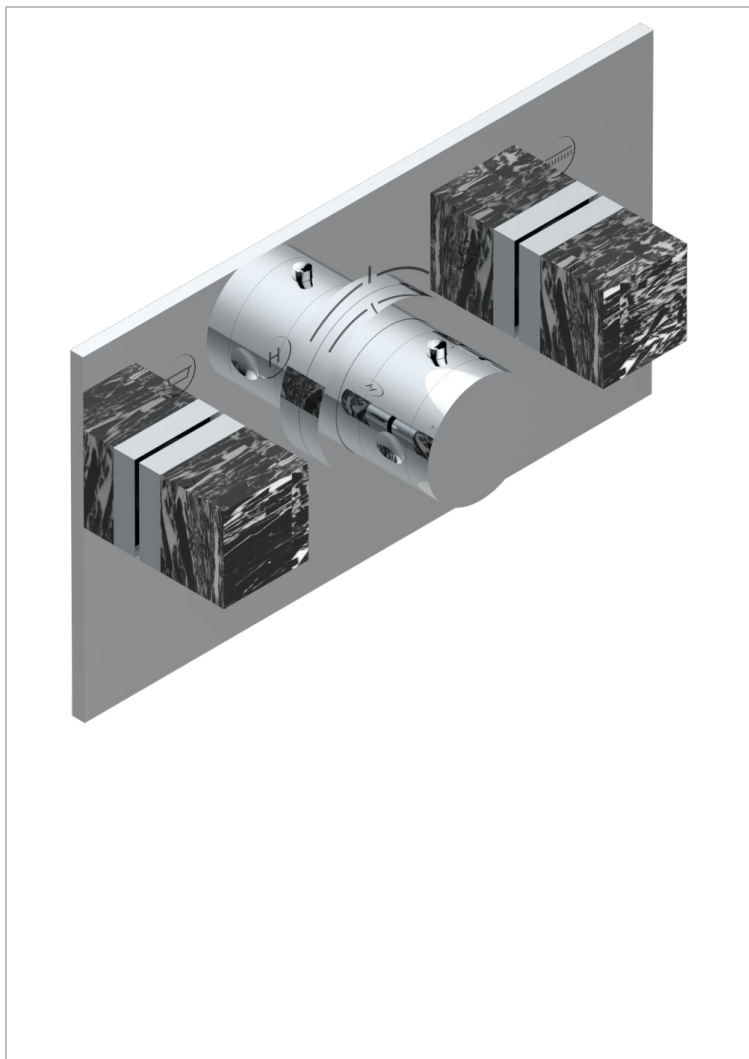

MONTAIGNE GRAND ANTIQUE MARBLE

G3R-5401BEH

Trim for thermostatic mixer with 2 valves item to be installed horizontal . to adapt on 5 401AHC or 5 401AHM

CHARACTERISTIC

- Montaigne Grand Antique marble
- Trim for thermostatic mixer with 2 valves item to be installed horizontal . to adapt on 5 401AHC or 5 401AHM

RELATED SKU'S

- Ref. G00-5401AHC 3/4" THG thermostat, 60 l/mn with two valves with wax cartridge delivered with a built-in box, without trim - to be installed horizontal (for installation with cross handle)
- Ref. G00-5401AHM 3/4" THG thermostat, 60 l/mn with two valves with wax cartridge delivered with a built-in box, without trim - to be installed horizontal (for installation with lever handle)