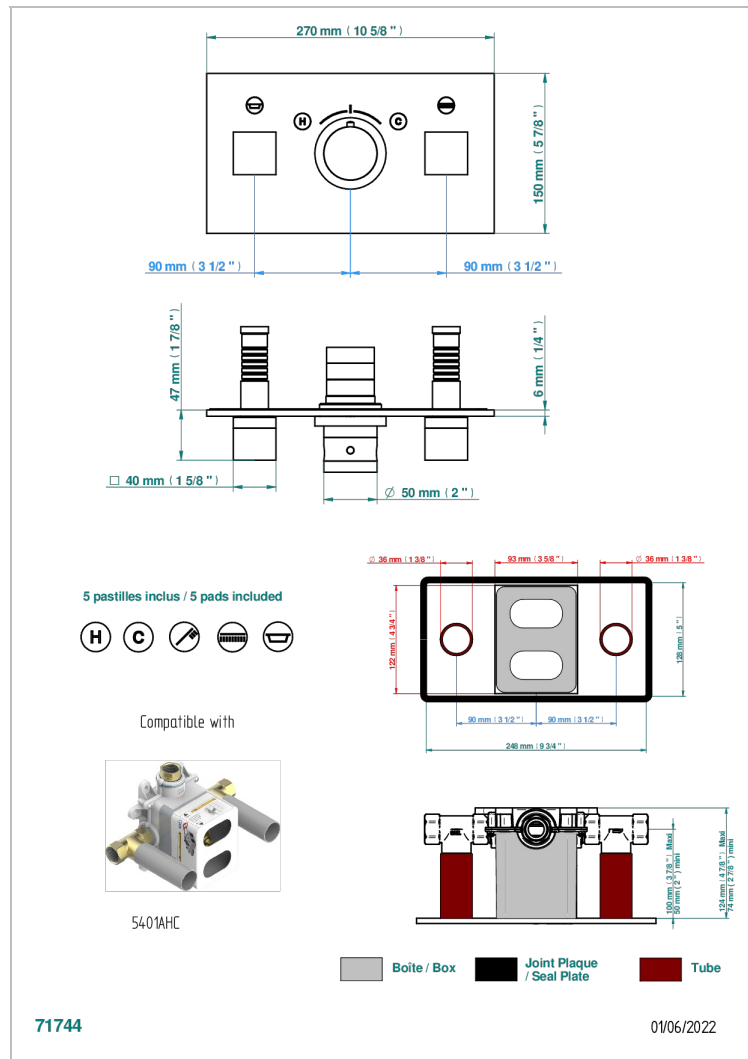

MONTAIGNE GRAND ANTIQUE MARBLE

G3R-5401BEH

Trim for thermostatic mixer with 2 valves item to be installed horizontal . to adapt on 5 401AHC or 5 401AHM

CHARACTERISTIC

- Montaigne Grand Antique marble
- Trim for thermostatic mixer with 2 valves item to be installed horizontal . to adapt on 5 401AHC or 5 401AHM

RELATED SKU'S

- Ref. G00-5401AHC 3/4" THG thermostat, 60 l/mn with two valves with wax cartridge delivered with a built-in box, without trim - to be installed horizontal (for installation with cross handle)
- Ref. G00-5401AHM 3/4" THG thermostat, 60 l/mn with two valves with wax cartridge delivered with a built-in box, without trim - to be installed horizontal (for installation with lever handle)