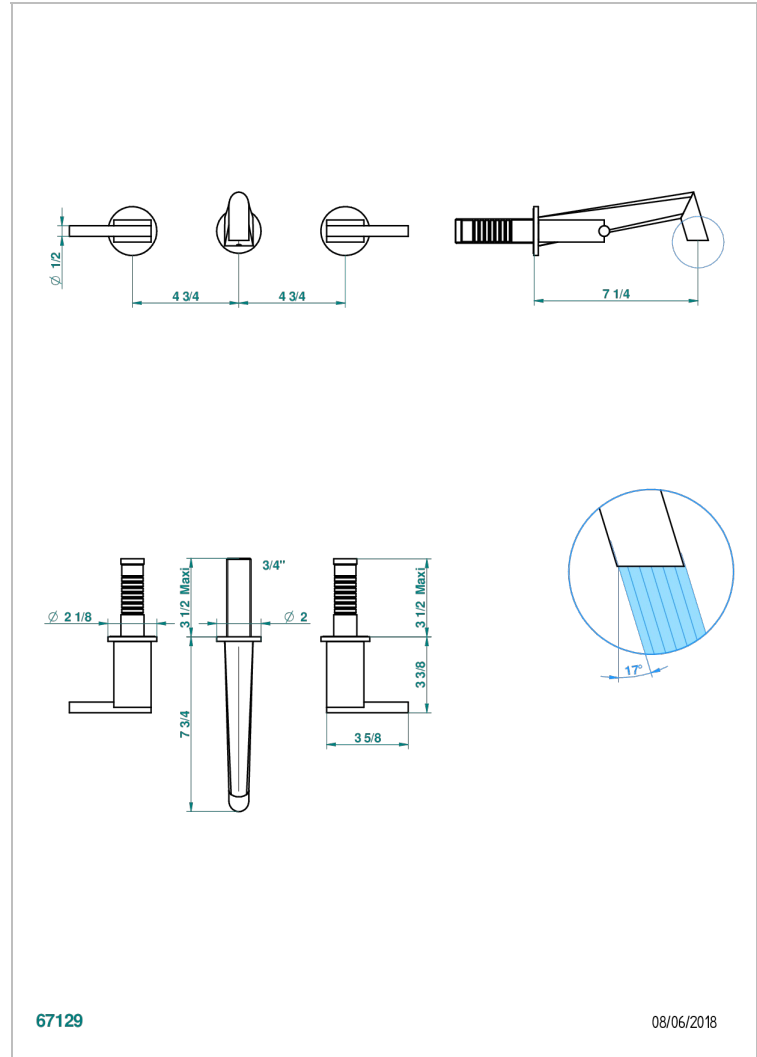

MONTAIGNE LEONARDO GREY MARBLE WITH LEVER HANDLES

G3U-41GB

Trim for wall mounted 3-hole bath set only

67129

08/06/2018

CHARACTERISTIC

- Montaigne Leonardo Grey marble with lever handles
- Trim for wall mounted 3-hole bath set only

RELATED SKU'S

- Ref. G00-40AM/US Rough parts for wall set (one counter clockwise and one clockwise cartridges)

AVAILABLE FINITIONS

Blush PVD - H62
Brass color PVD - H49
Brown bronze color PVD - F33
Chrome polished - A02
Chrome polished / gold polished - G02
Copper antique matt, coated - H07