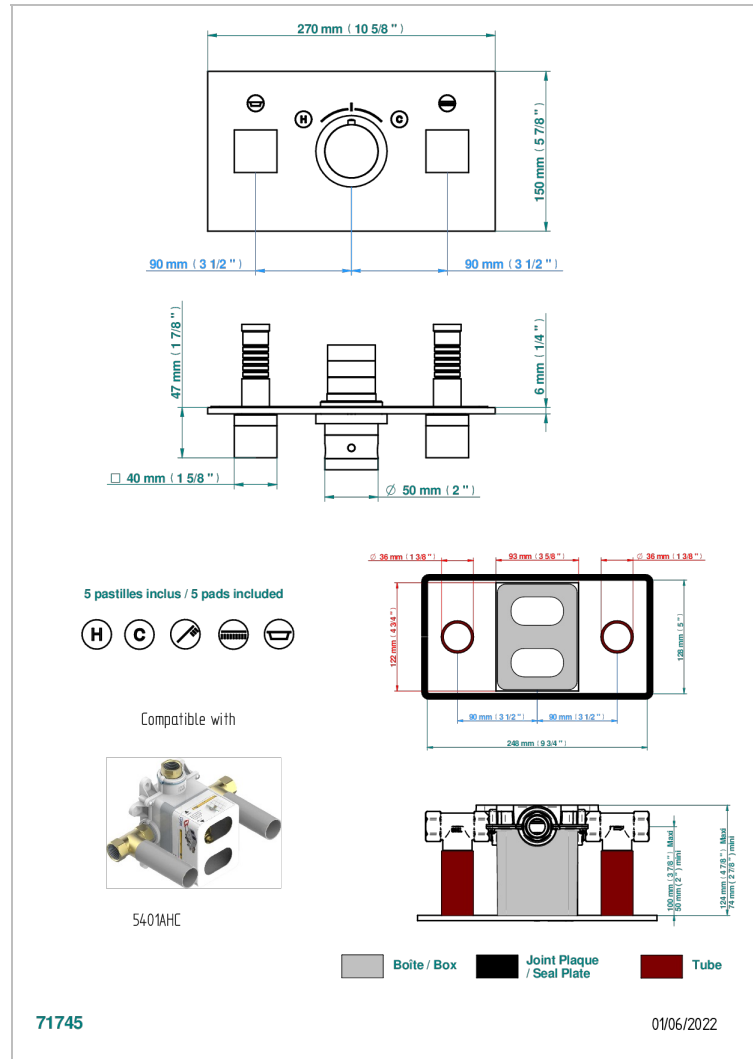

MONTAIGNE LEONARDO GREY MARBLE WITH LEVER HANDLES

G3U-5401BEH

Trim for thermostatic mixer with 2 valves item to be installed horizontal . to adapt on 5 401AHC or 5 401AHM

CHARACTERISTIC

- Montaigne Leonardo Grey marble with lever handles
- Trim for thermostatic mixer with 2 valves item to be installed horizontal . to adapt on 5 401AHC or 5 401AHM

RELATED SKU'S

- Ref. G00-5401AHC 3/4" THG thermostat, 60 l/mn with two valves with wax cartridge delivered with a built-in box, without trim - to be installed horizontal (for installation with cross handle)
- Ref. G00-5401AHM 3/4" THG thermostat, 60 l/mn with two valves with wax cartridge delivered with a built-in box, without trim - to be installed horizontal (for installation with lever handle)