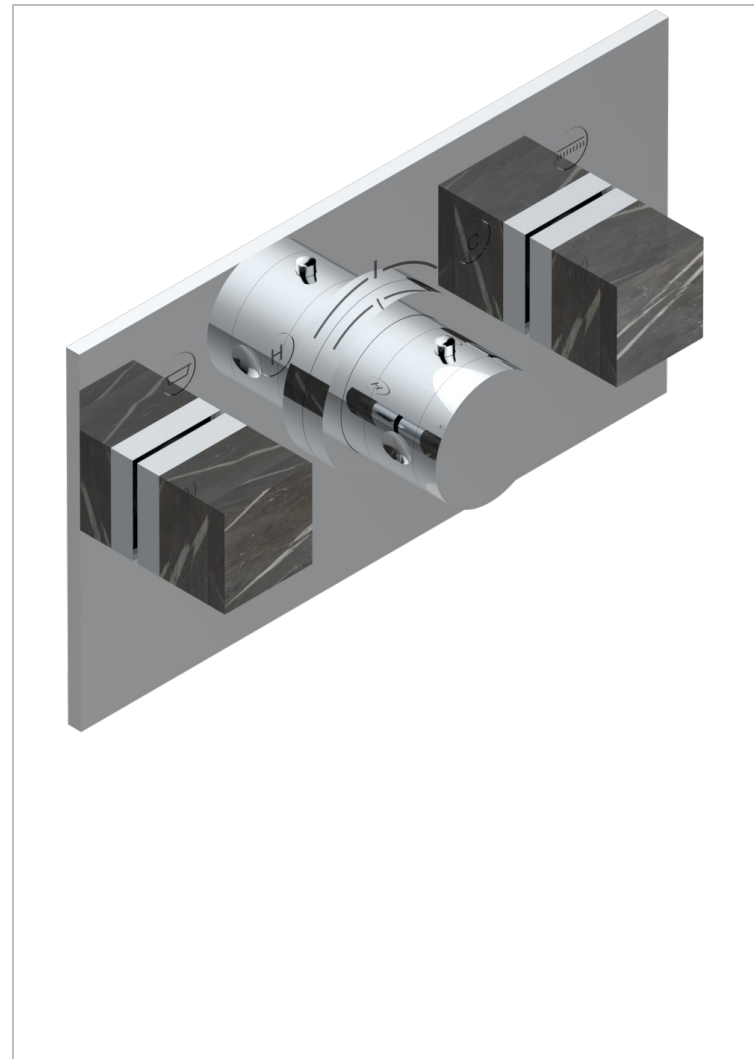

MONTAIGNE LEONARDO GREY MARBLE WITH LEVER HANDLES

G3U-5401BEH

Trim for thermostatic mixer with 2 valves item to be installed horizontal . to adapt on 5 401AHC or 5 401AHM

CHARACTERISTIC

- Montaigne Leonardo Grey marble with lever handles
- Trim for thermostatic mixer with 2 valves item to be installed horizontal . to adapt on 5 401AHC or 5 401AHM

RELATED SKU'S

- Ref. G00-5401AHC 3/4" THG thermostat, 60 l/mn with two valves with wax cartridge delivered with a built-in box, without trim - to be installed horizontal (for installation with cross handle)
- Ref. G00-5401AHM 3/4" THG thermostat, 60 l/mn with two valves with wax cartridge delivered with a built-in box, without trim - to be installed horizontal (for installation with lever handle)