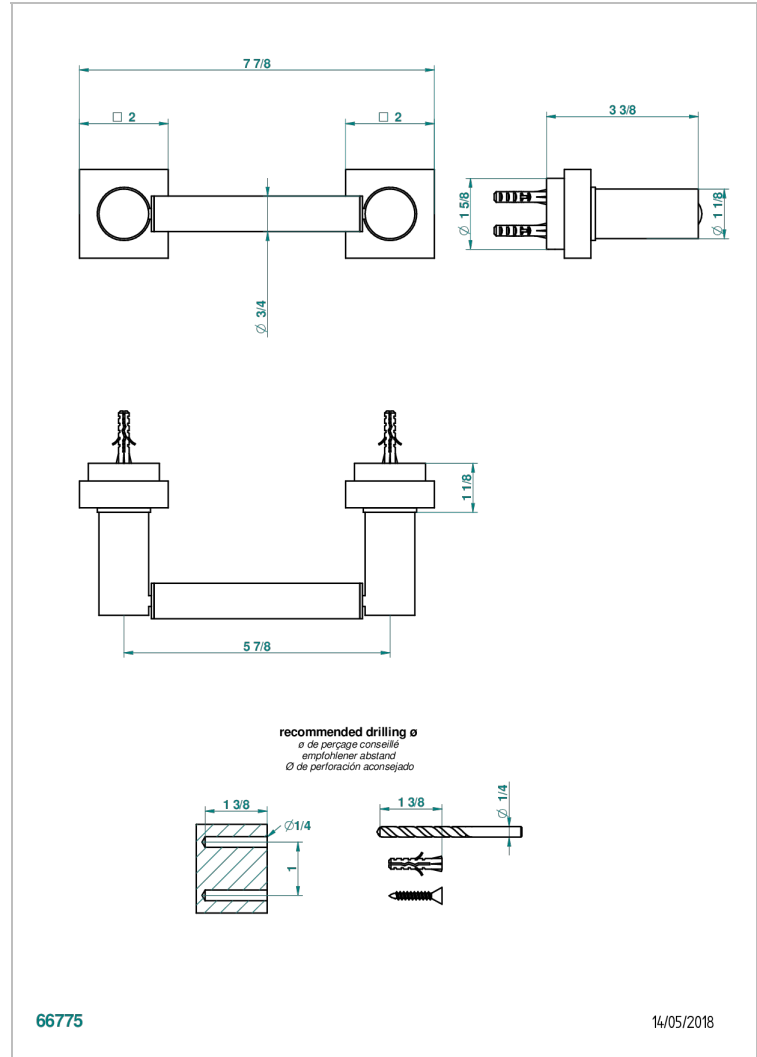

MONTAIGNE LEONARDO GREY MARBLE WITH LEVER HANDLES

G3U-543M

Paper roll holder

CHARACTERISTIC

- Montaigne Leonardo Grey marble with lever handles
- Paper roll holder

AVAILABLE FINITIONS

Blush PVD - H62
 Brass color PVD - H49
 Brown bronze color PVD - F33
 Chrome polished - A02
 Chrome polished / gold polished - G02
 Copper antique matt, coated - H07