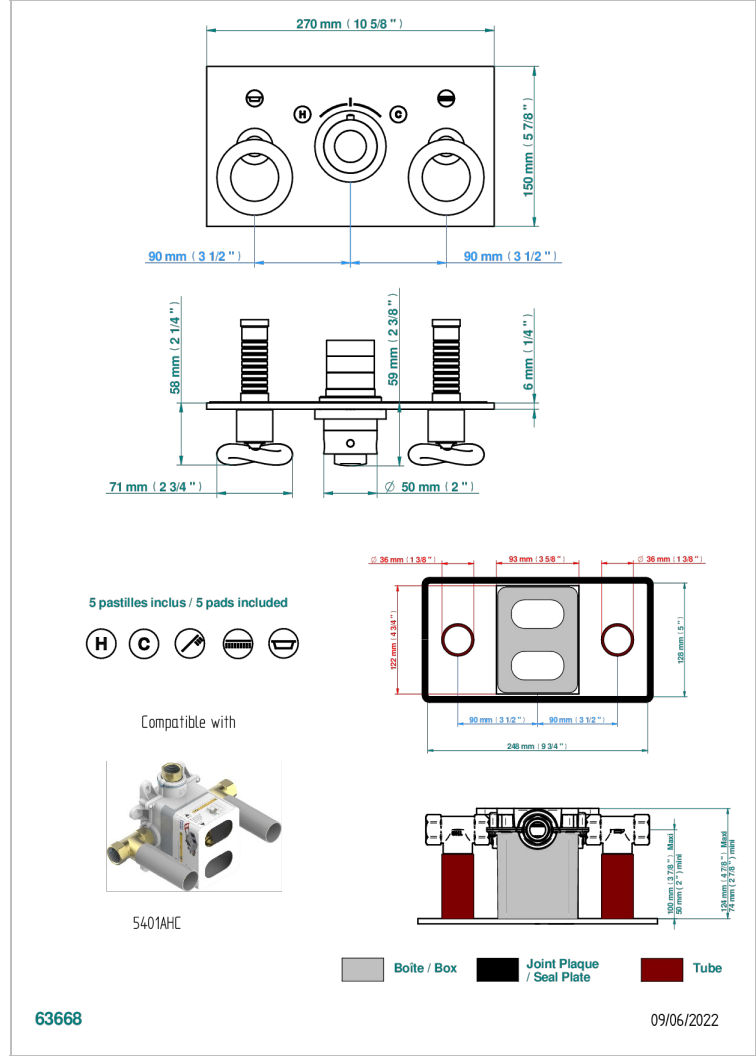

COLLECTION "O"

G4P-5401BEH

THG[®]
PARIS

Trim for thermostatic mixer with 2 valves item to be installed horizontal . to adapt on 5 401AHC or 5 401AHM

CHARACTERISTIC

- Collection "O"
- Trim for thermostatic mixer with 2 valves item to be installed horizontal . to adapt on 5 401AHC or 5 401AHM

RELATED SKU'S

- Ref. G00-5401AHC 3/4" THG thermostat, 60 l/mn with two valves with wax cartridge delivered with a built-in box, without trim - to be installed horizontal (for installation with cross handle)
- Ref. G00-5401AHM 3/4" THG thermostat, 60 l/mn with two valves with wax cartridge delivered with a built-in box, without trim - to be installed horizontal (for installation with lever handle)