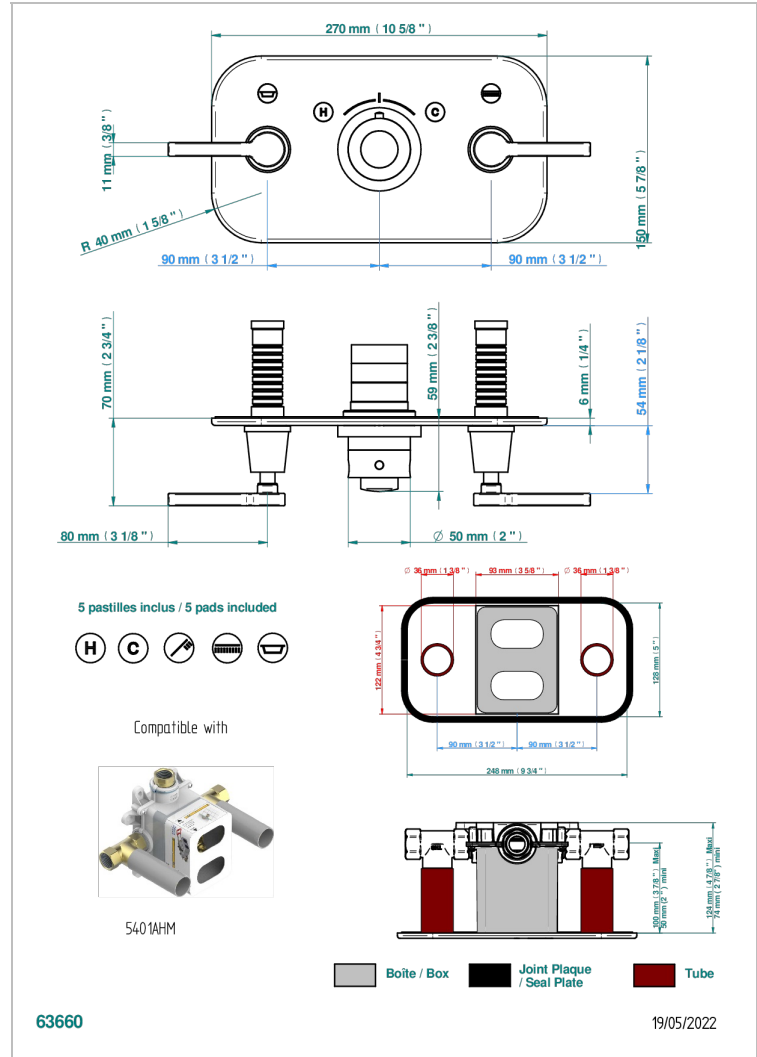

SPIRIT WITH LEVER

G58-5401BEH

THG[®]
PARIS

Trim for thermostatic mixer with 2 valves item to be installed horizontal . to adapt on 5 401AHC or 5 401AHM

CHARACTERISTIC

- Spirit with lever
- Trim for thermostatic mixer with 2 valves item to be installed horizontal . to adapt on 5 401AHC or 5 401AHM

RELATED SKU'S

- Ref. G00-5401AHC 3/4" THG thermostat, 60 l/mn with two valves with wax cartridge delivered with a built-in box, without trim - to be installed horizontal (for installation with cross handle)
- Ref. G00-5401AHM 3/4" THG thermostat, 60 l/mn with two valves with wax cartridge delivered with a built-in box, without trim - to be installed horizontal (for installation with lever handle)