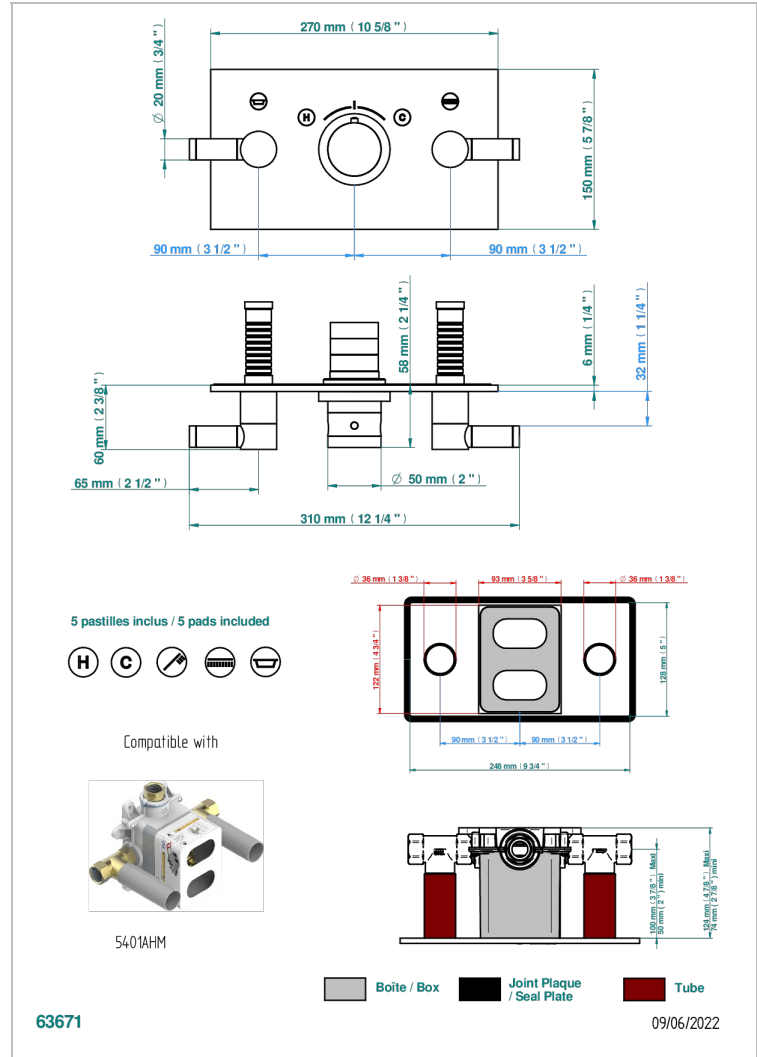

Trim for thermostatic mixer with 2 valves item to be installed horizontal . to adapt on 5 401AHC or 5 401AHM

CHARACTERISTIC

- Anoa
- Trim for thermostatic mixer with 2 valves item to be installed horizontal . to adapt on 5 401AHC or 5 401AHM

RELATED SKU'S

- Ref. G00-5401AHC 3/4" THG thermostat, 60 l/mn with two valves with wax cartridge delivered with a built-in box, without trim - to be installed horizontal (for installation with cross handle)
- Ref. G00-5401AHM 3/4" THG thermostat, 60 l/mn with two valves with wax cartridge delivered with a built-in box, without trim - to be installed horizontal (for installation with lever handle)