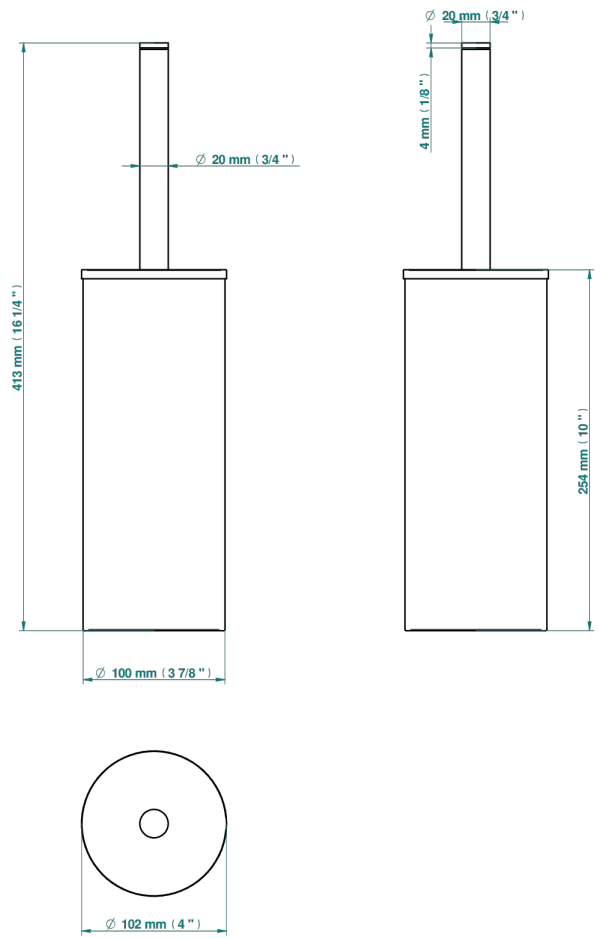

Metal toilet brush holder with brush with cover floor mounted

58032

19/02/2020

CHARACTERISTIC

- Métamorphose
- Metal toilet brush holder with brush with cover floor mounted

AVAILABLE FINITIONS

Blush PVD - H62
Brass color PVD - H49
Brown bronze color PVD - F33
Chrome polished - A02
Chrome polished / gold polished - G02
Copper antique matt, coated - H07