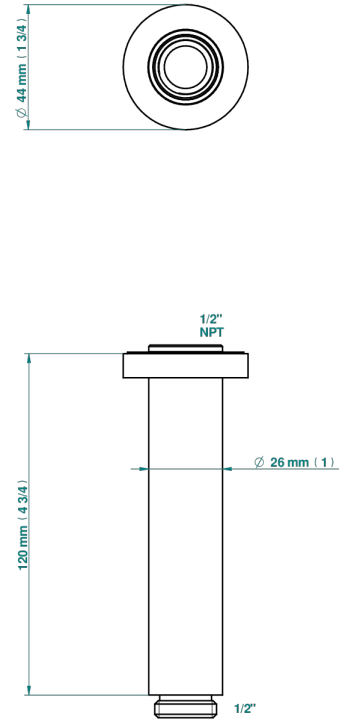

# METAMORPHOSE

G6A-82V/US

Vertical shower arm ceiling mounted 1/2" connection

THG<sup>®</sup>  
PARIS

52163

31/03/2022

## CHARACTERISTIC

- Métamorphose
- Vertical shower arm ceiling mounted 1/2" connection