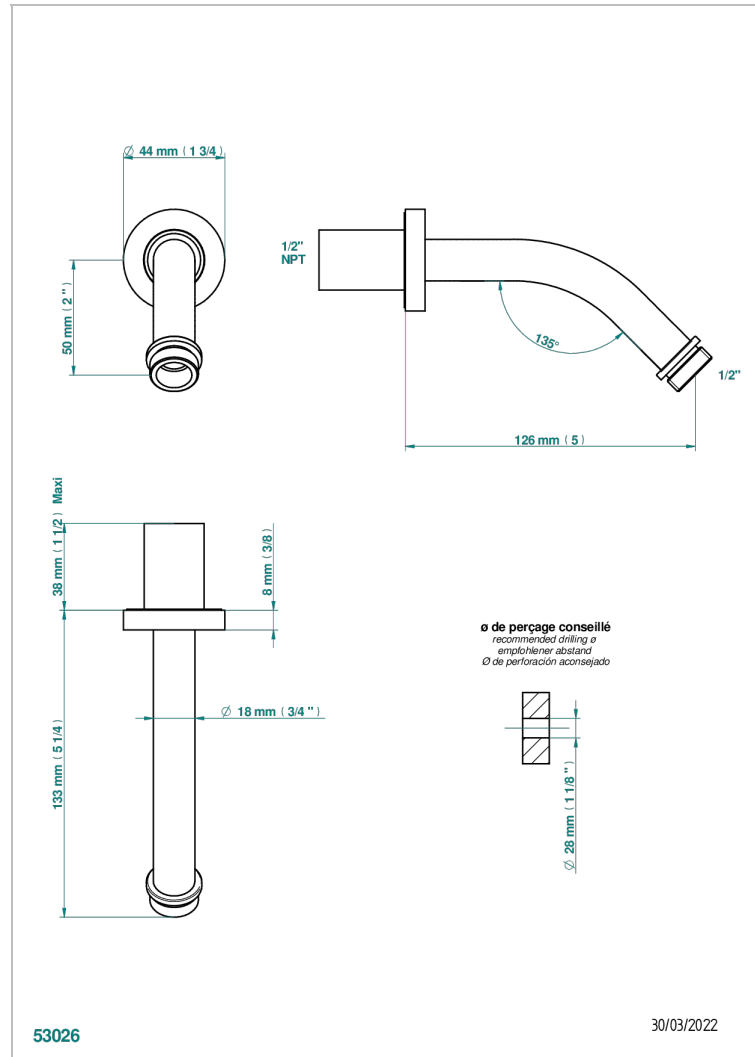

METAMORPHOSE

G6A-82/US

Horizontal shower arm, 45°, lg: 4" 3/4

THG[®]
PARIS

CHARACTERISTIC

- Métamorphose
- Horizontal shower arm, 45°, lg: 4" 3/4

AVAILABLE FINITIONS

Blush PVD - H62
Brass color PVD - H49
Brown bronze color PVD - F33
Chrome polished - A02
Chrome polished / gold polished - G02
Copper antique matt, coated - H07

Matt nickel (American satin) - C01
Matt nickel color PVD - H56
Nickel antique / Sovereign - H28
Nickel color PVD - H55
Nickel polished - B01
Silver polished, antique - H03

Soft gold - F30
Soft matt gold - F31
Umber PVD - H66