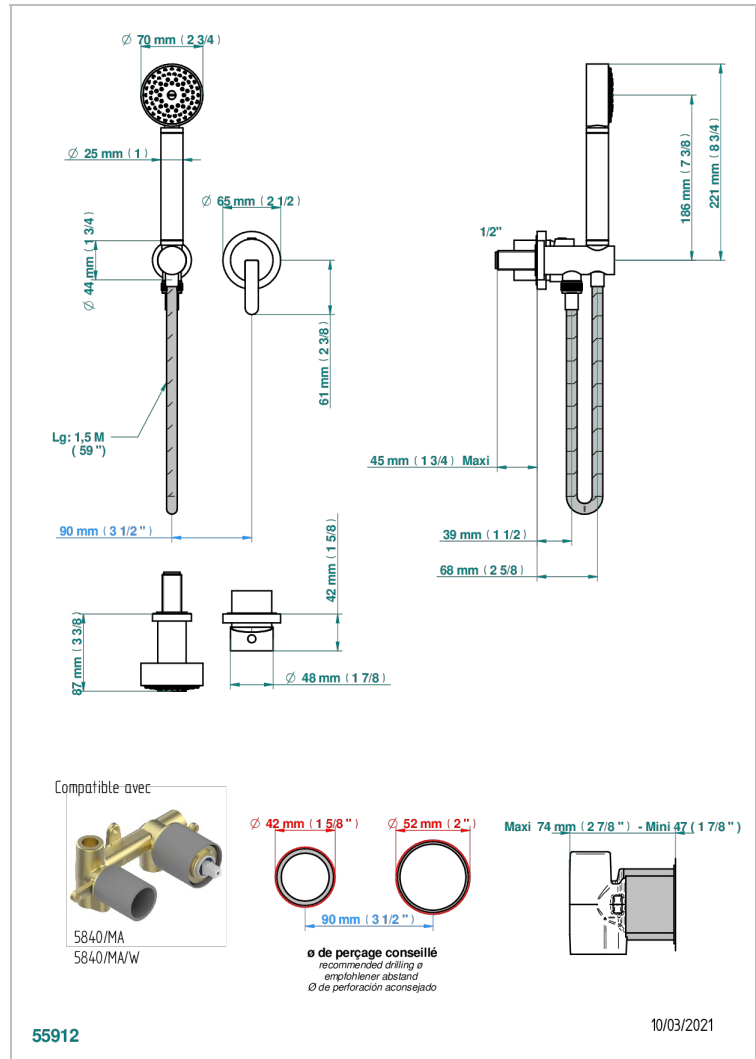

# METAMORPHOSE WITH LEVER

G6B-6561B

Trim only for wall mixer with complete handshower on hook

THG<sup>®</sup>  
PARIS

## CHARACTERISTIC

- Métamorphose with lever
- Trim only for wall mixer with complete handshower on hook

## TECHNICAL SPECS

- Recommandé : 3 bars (max. 5 bars) - Advised : 43,5 psi (max. 72 psi)
- 9,5 l/min à 3 bars (2.5 gpm at 43.5 psi)

## RELATED SKU'S

- Ref. G00-5840/MA Rough parts for concealed wall-mounted mixer with 1/2" outlet