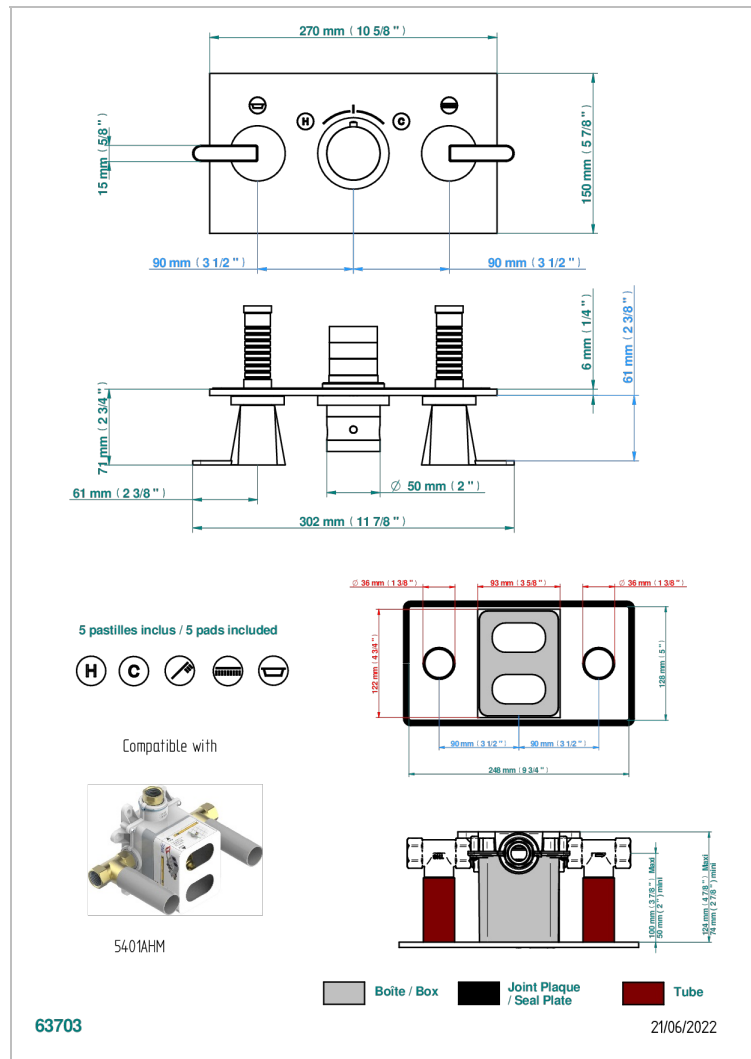

METAMORPHOSE, CARBON

G6C-5401BEH

Trim for thermostatic mixer with 2 valves item to be installed horizontal . to adapt on 5 401AHC or 5 401AHM

CHARACTERISTIC

- Métamorphose, carbon
- Trim for thermostatic mixer with 2 valves item to be installed horizontal . to adapt on 5 401AHC or 5 401AHM

RELATED SKU'S

- Ref. G00-5401AHC 3/4" THG thermostat, 60 l/mn with two valves with wax cartridge delivered with a built-in box, without trim - to be installed horizontal (for installation with cross handle)
- Ref. G00-5401AHM 3/4" THG thermostat, 60 l/mn with two valves with wax cartridge delivered with a built-in box, without trim - to be installed horizontal (for installation with lever handle)