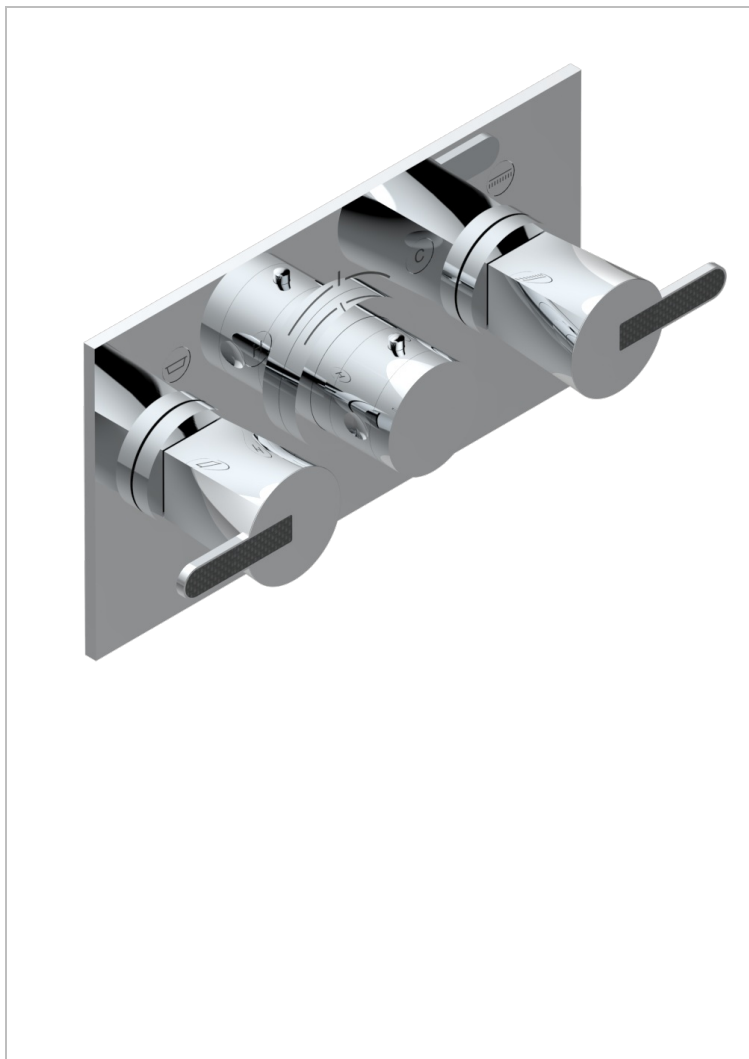

METAMORPHOSE, CARBON

G6C-5401BEH

Trim for thermostatic mixer with 2 valves item to be installed horizontal . to adapt on 5 401AHC or 5 401AHM

CHARACTERISTIC

- Métamorphose, carbon
- Trim for thermostatic mixer with 2 valves item to be installed horizontal . to adapt on 5 401AHC or 5 401AHM

RELATED SKU'S

- Ref. G00-5401AHC 3/4" THG thermostat, 60 l/mn with two valves with wax cartridge delivered with a built-in box, without trim - to be installed horizontal (for installation with cross handle)
- Ref. G00-5401AHM 3/4" THG thermostat, 60 l/mn with two valves with wax cartridge delivered with a built-in box, without trim - to be installed horizontal (for installation with lever handle)