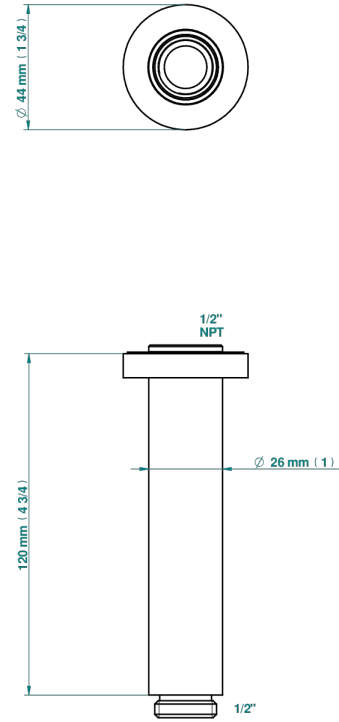

METAMORPHOSE, CARBON

G6C-82V/US

Vertical shower arm ceiling mounted 1/2" connection

THG[®]
PARIS

52163

31/03/2022

CHARACTERISTIC

- Métamorphose, carbon
- Vertical shower arm ceiling mounted 1/2" connection