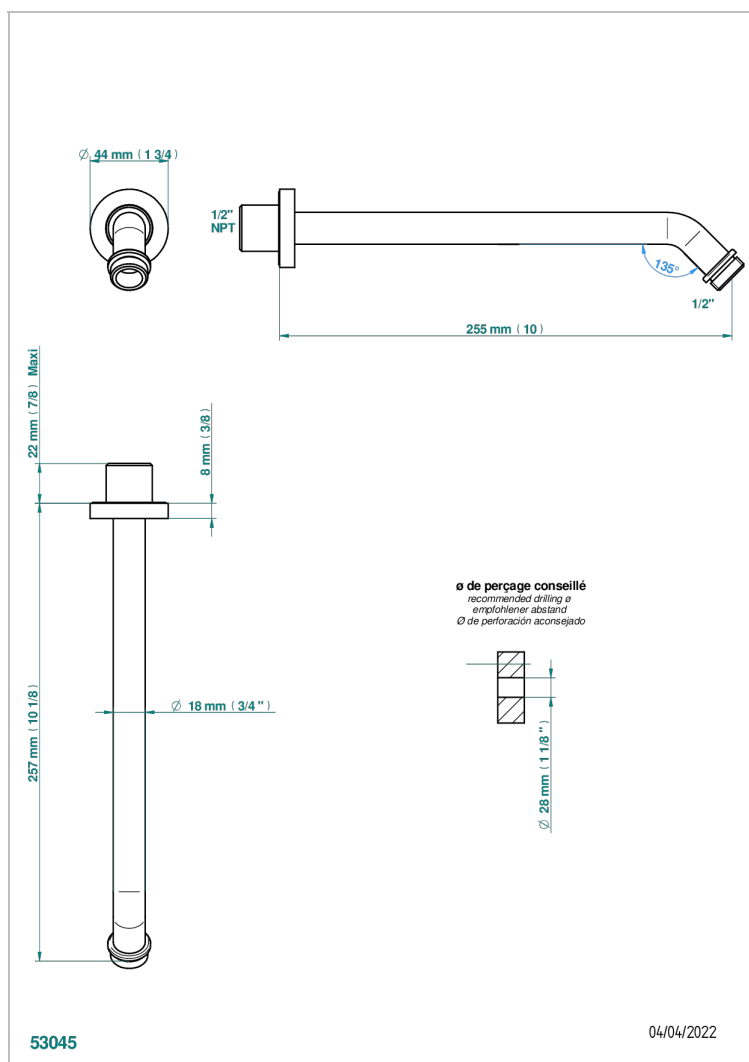

# METAMORPHOSE, CARBON

G6C-84/US

Horizontal shower arm, 45°, lg: 10"

## CHARACTERISTIC

- Métamorphose, carbon
- Horizontal shower arm, 45°, lg: 10"