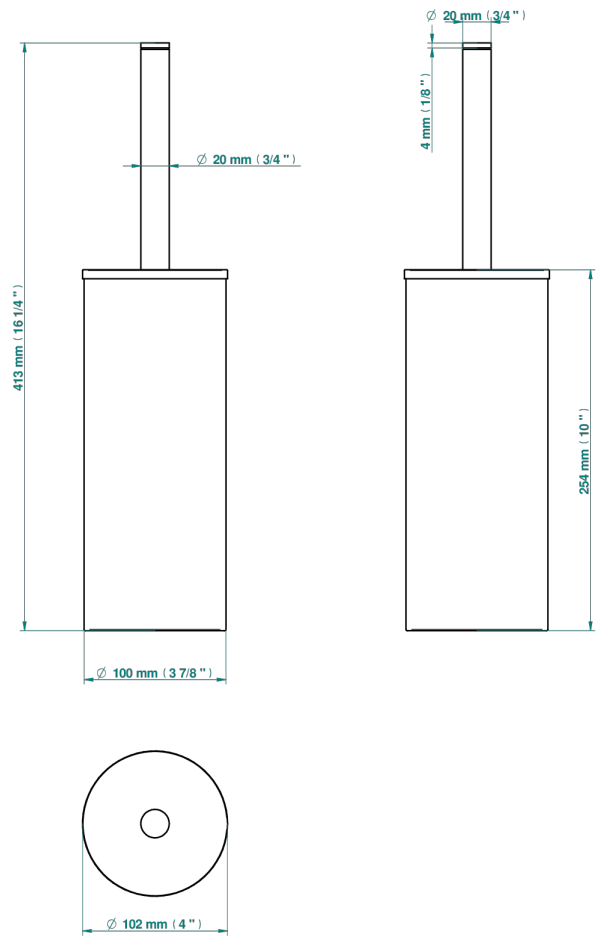

# METAMORPHOSE, BLACK CERAMIC

G6D-4700C

THG<sup>®</sup>  
PARIS

Metal toilet brush holder with brush with cover floor mounted

58032

19/02/2020

## CHARACTERISTIC

- Métamorphose, black ceramic
- Metal toilet brush holder with brush with cover floor mounted