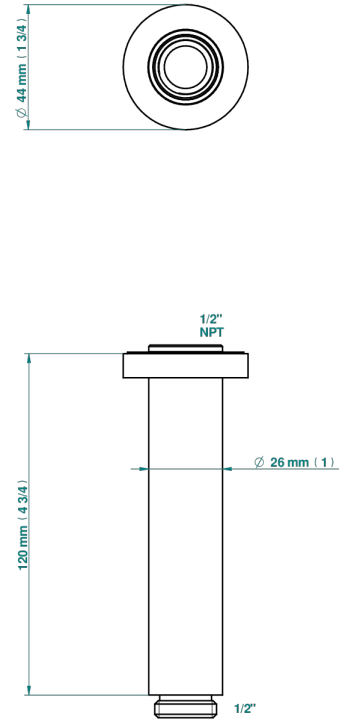

METAMORPHOSE, BLACK CERAMIC

G6D-82V/US

Vertical shower arm ceiling mounted 1/2" connection

THG[®]
PARIS

52163

31/03/2022

CHARACTERISTIC

- Métamorphose, black ceramic
- Vertical shower arm ceiling mounted 1/2" connection