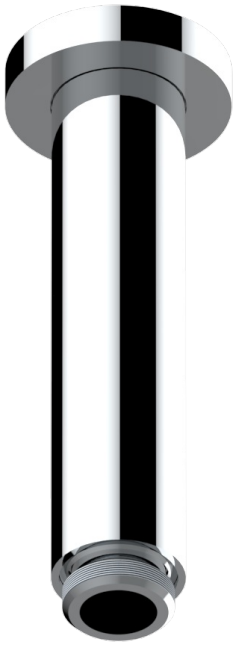

METAMORPHOSE, BLACK CERAMIC

G6D-82V/US

Vertical shower arm ceiling mounted 1/2" connection

THG[®]
PARIS

52163

31/03/2022

CHARACTERISTIC

- Métamorphose, black ceramic
- Vertical shower arm ceiling mounted 1/2" connection

AVAILABLE FINITIONS

Blush PVD - H62
Brass color PVD - H49
Brown bronze color PVD - F33
Chrome polished - A02
Chrome polished / gold polished - G02
Copper antique matt, coated - H07

Gold color PVD - H52
Gold mat - F07
Gold polished - F01
Graphite PVD - H64
Light coated bronze - D01
Matt Umber PVD - H67

Matt blush PVD - H60
Matt brass color PVD - H50
Matt brown bronze color PVD - F34
Matt chrome (American satin) - C02
Matt gold color PVD - H53
Matt graphite PVD - H65

Matt nickel (American satin) - C01
Matt nickel color PVD - H56
Nickel antique / Sovereign - H28
Nickel color PVD - H55
Nickel polished - B01
Silver polished, antique - H03

Soft gold - F30
Soft matt gold - F31
Umber PVD - H66