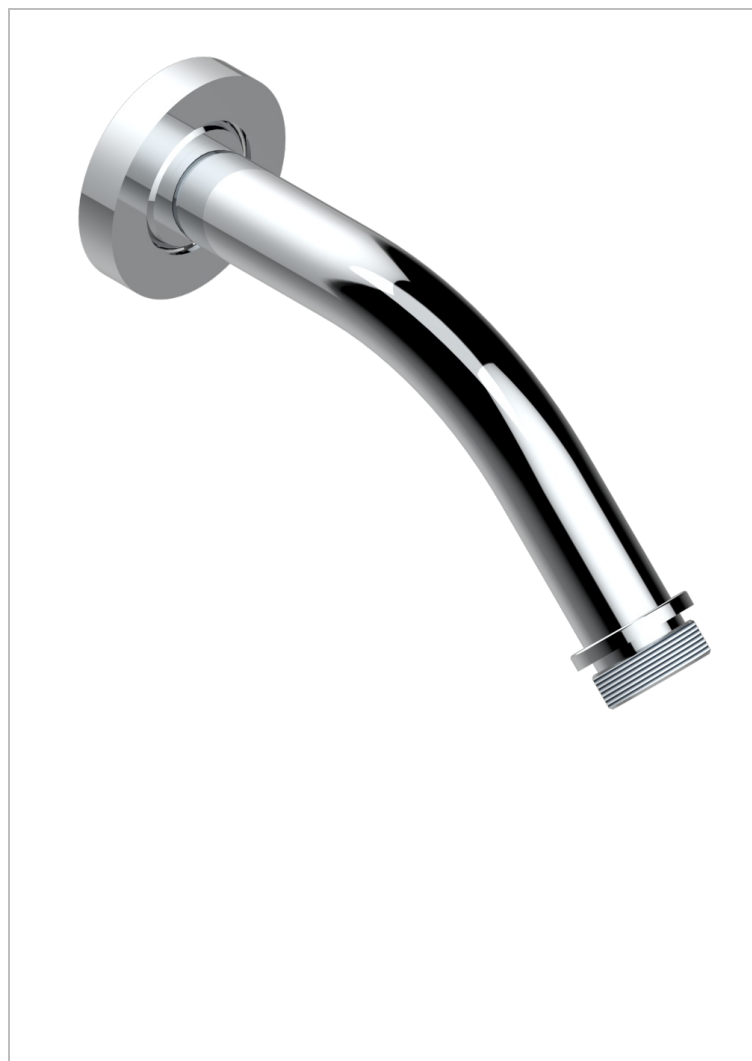

METAMORPHOSE, BLACK CERAMIC

G6D-82/US

Horizontal shower arm, 45°, lg: 4" 3/4

CHARACTERISTIC

- Métamorphose, black ceramic
- Horizontal shower arm, 45°, lg: 4" 3/4

AVAILABLE FINITIONS

Blush PVD - H62
Brass color PVD - H49
Brown bronze color PVD - F33
Chrome polished - A02
Chrome polished / gold polished - G02
Copper antique matt, coated - H07

Gold color PVD - H52
Gold mat - F07
Gold polished - F01
Graphite PVD - H64
Light coated bronze - D01
Matt Umber PVD - H67

Matt blush PVD - H60
Matt brass color PVD - H50
Matt brown bronze color PVD - F34
Matt chrome (American satin) - C02
Matt gold color PVD - H53
Matt graphite PVD - H65

Matt nickel (American satin) - C01
Matt nickel color PVD - H56
Nickel antique / Sovereign - H28
Nickel color PVD - H55
Nickel polished - B01
Silver polished, antique - H03

Soft gold - F30
Soft matt gold - F31
Umber PVD - H66