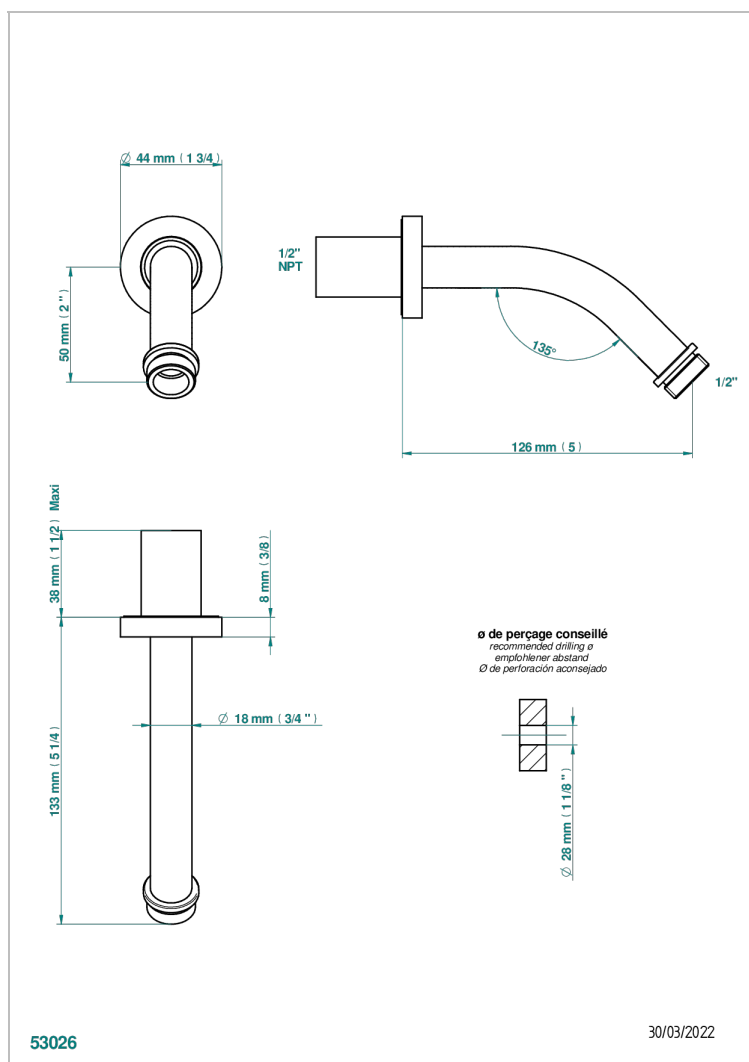

METAMORPHOSE, BLACK CERAMIC

G6D-82/US

Horizontal shower arm, 45°, lg: 4" 3/4

CHARACTERISTIC

- Métamorphose, black ceramic
- Horizontal shower arm, 45°, lg: 4" 3/4

AVAILABLE FINITIONS

Blush PVD - H62
Brass color PVD - H49
Brown bronze color PVD - F33
Chrome polished - A02
Chrome polished / gold polished - G02
Copper antique matt, coated - H07

Matt nickel (American satin) - C01
Matt nickel color PVD - H56
Nickel antique / Sovereign - H28
Nickel color PVD - H55
Nickel polished - B01
Silver polished, antique - H03

Soft gold - F30
Soft matt gold - F31
Umber PVD - H66