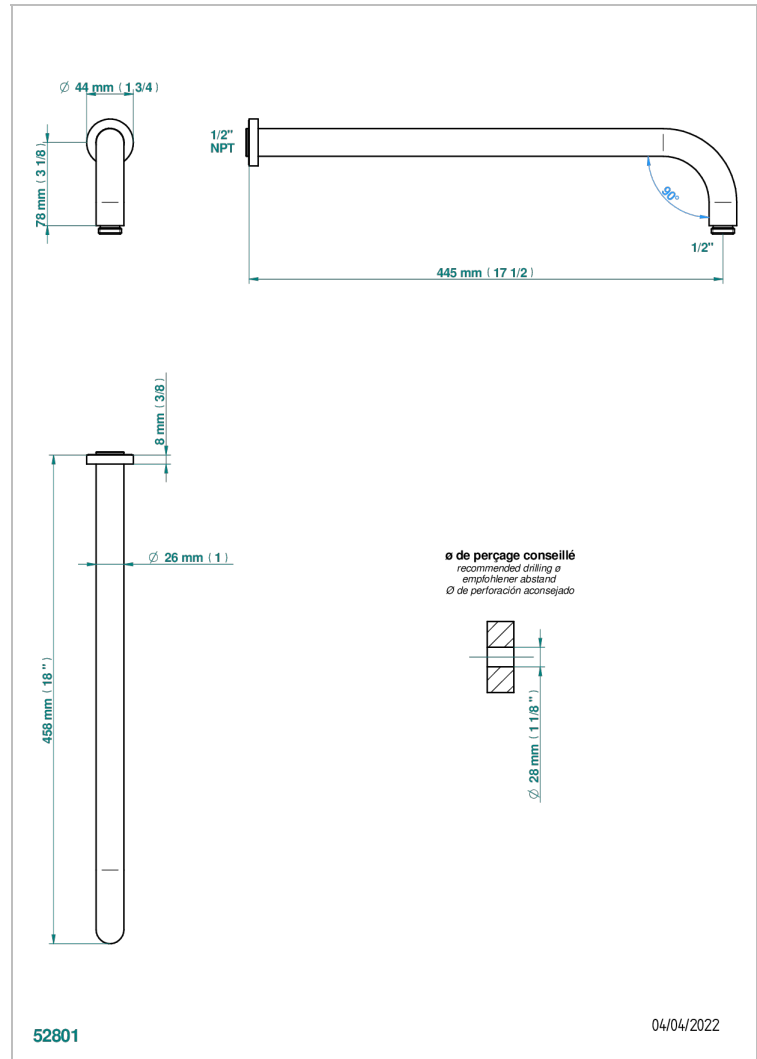

# METAMORPHOSE, BLACK CERAMIC

G6D-84L/US

Horizontal shower arm, 90°, lg: 17"

## CHARACTERISTIC

- Métamorphose, black ceramic
- Horizontal shower arm, 90°, lg: 17"